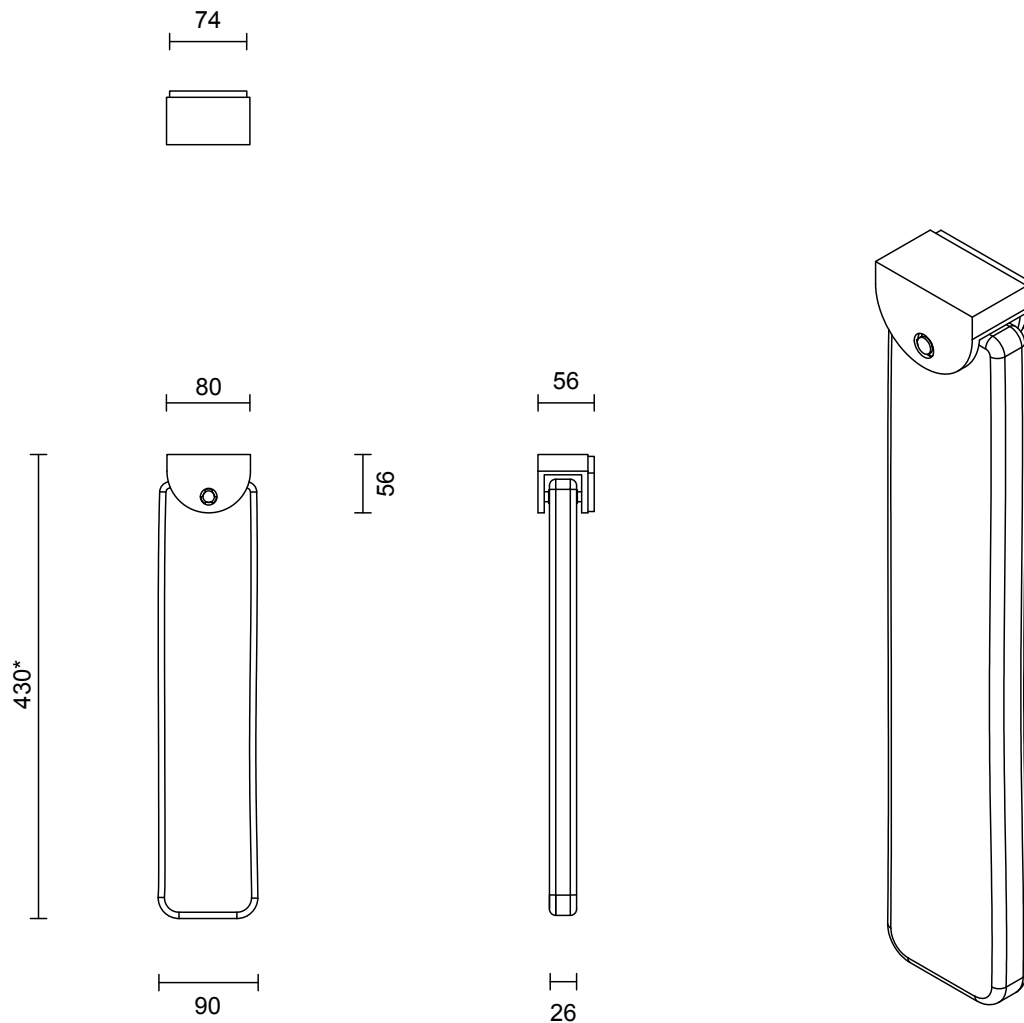

FIZI COLLECTION
SLAB WALL SCONCE

FIZI COLLECTION
SLAB WALL SCONCE

ARTICOLOSTUDIOS.COM

25Y11

ABOUT FIZI SLAB

Fizi's mesmerizing explosion of bubbles are suspended in champagne-like effervescence.

LEAD TIME

6 - 8 weeks

LIGHT SOURCE

4.25W CC LED Board 0.5A
 2700k warm white
 400 lumens
 Dimmable

INSTALLATION

Supplied with external driver

WEIGHT

5kg

CERTIFICATION

CE/AU

WARRANTY

3 years

FITTING FINISH

Brass
 Bronze*
 Satin Nickel
 Black Electroplate

* As Bronze is a hand applied finish the depth of colour will vary

SHADE COLOURS

Fizi
 Grey
 Drunken Emerald
 Tea
 Abyss

*Please note: Shade dimensions inclusive of overall height may vary marginally due to the nature of mouth blown glass.