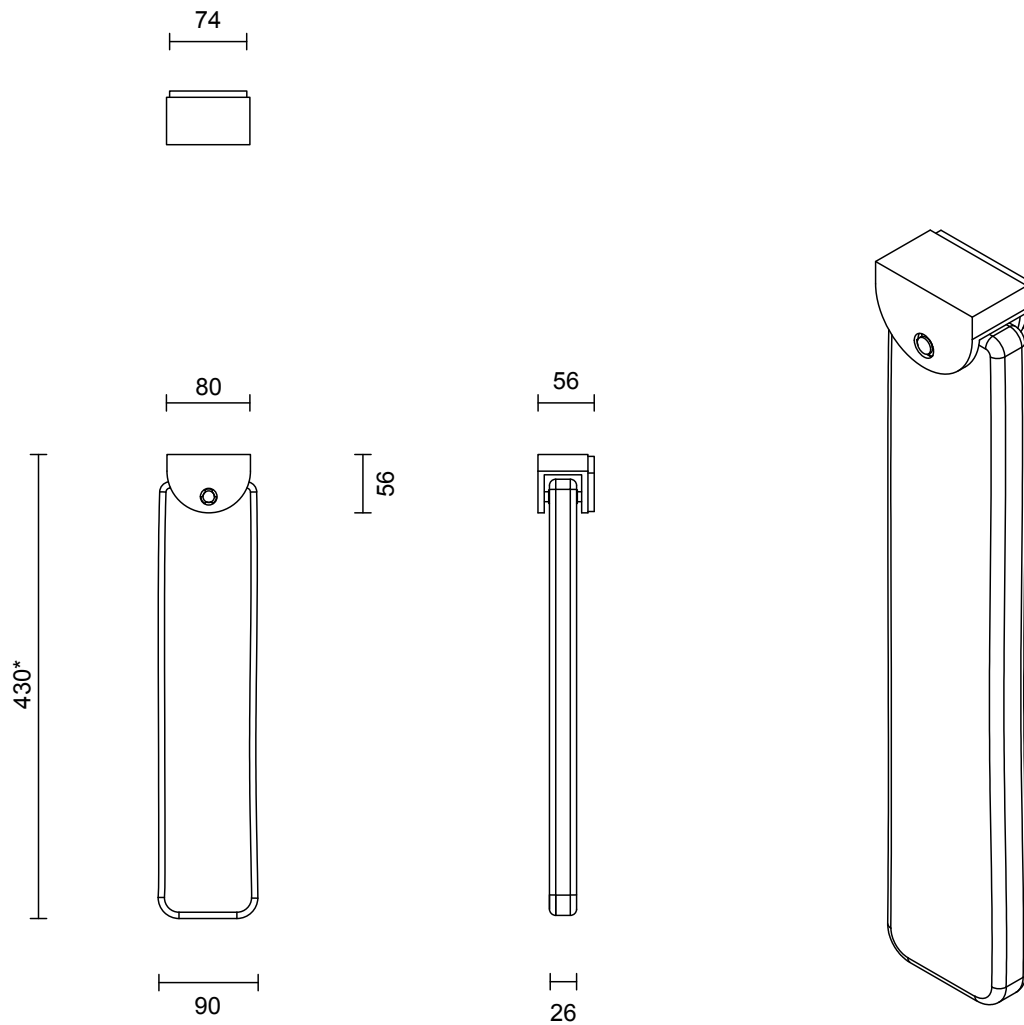

FIZI COLLECTION
SLAB WALL SCONCE

FIZI COLLECTION
SLAB WALL SCONCE

ARTICOLOSTUDIOS.COM

24V1

ABOUT FIZI SLAB

Fizi's mesmerizing explosion of bubbles are suspended in champagne-like effervescence.

LEAD TIME

6 - 8 weeks

LIGHT SOURCE

4.25W CC LED Board 0.5A
 2700k warm white
 400 lumens
 Dimmable

INSTALLATION

Supplied with external driver

WEIGHT

5kg

CERTIFICATION

CE/AU

WARRANTY

3 years

FITTING FINISH

Brass
 Bronze*
 Satin Nickel
 Black Electroplate

* As Bronze is a hand applied finish the depth of colour will vary

SHADE COLOURS

Fizi
 Grey
 Drunken Emerald
 Tea
 Abyss

*Please note: Shade dimensions inclusive of overall height may vary marginally due to the nature of mouth blown glass.