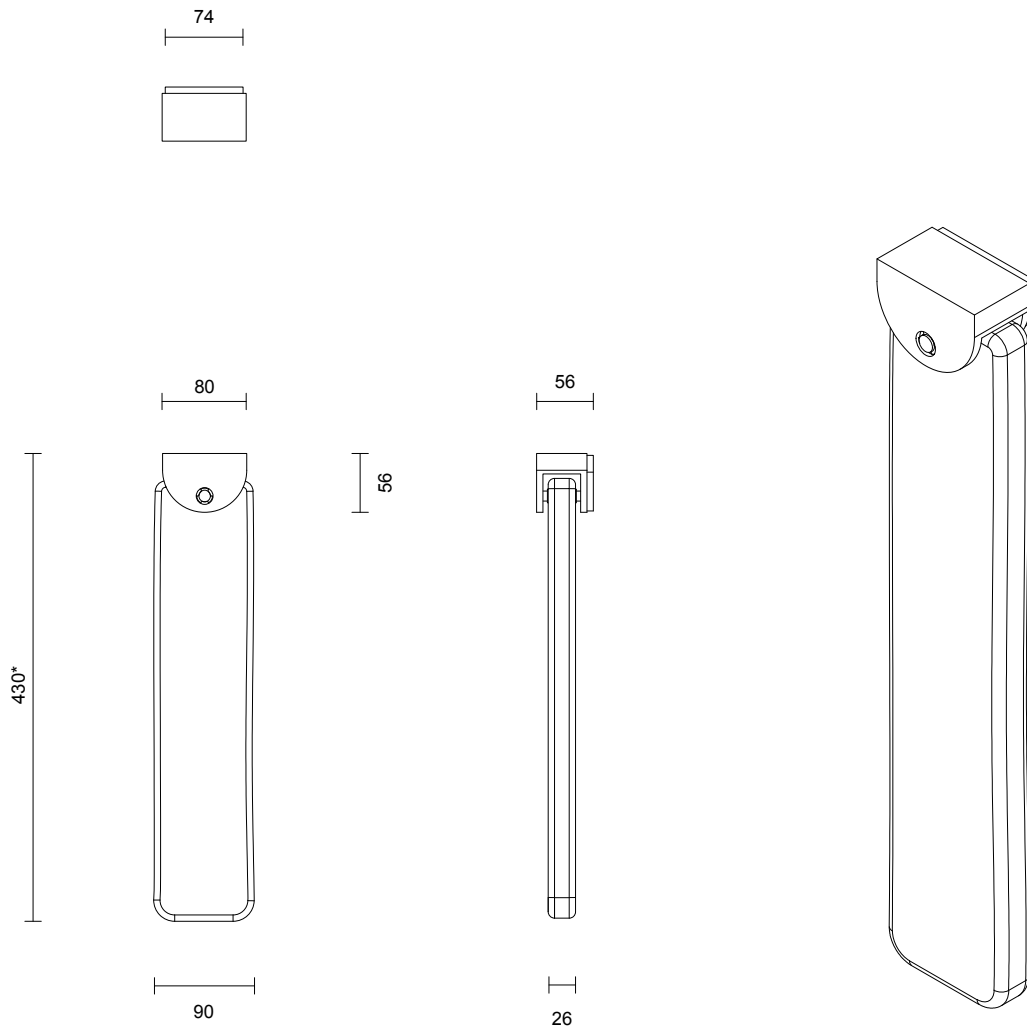

FIZI COLLECTION
SLAB WALL SCONCE

FIZI COLLECTION
SLAB WALL SCONCE

ARTICOLOSTUDIOS.COM

23V1

ABOUT FIZI SLAB

Fizi's mesmerizing explosion of bubbles are suspended in champagne-like effervescence.

LEAD TIME

6 - 8 weeks

LIGHT SOURCE

4.25W CC LED Board 0.5A
 2700k warm white
 400 lumens
 Dimmable

INSTALLATION

Supplied with external driver

WEIGHT

5kg

CERTIFICATION

CE/AU

WARRANTY

3 years

FITTING FINISH

Brass
 Mid Bronze
 Satin Nickel
 Black Electroplate

SHADE COLOURS

Fizi
 Grey
 Drunken Emerald
 Tea
 Abyss

*Please note: Shade dimensions inclusive of overall height may vary marginally due to the nature of mouth blown glass.