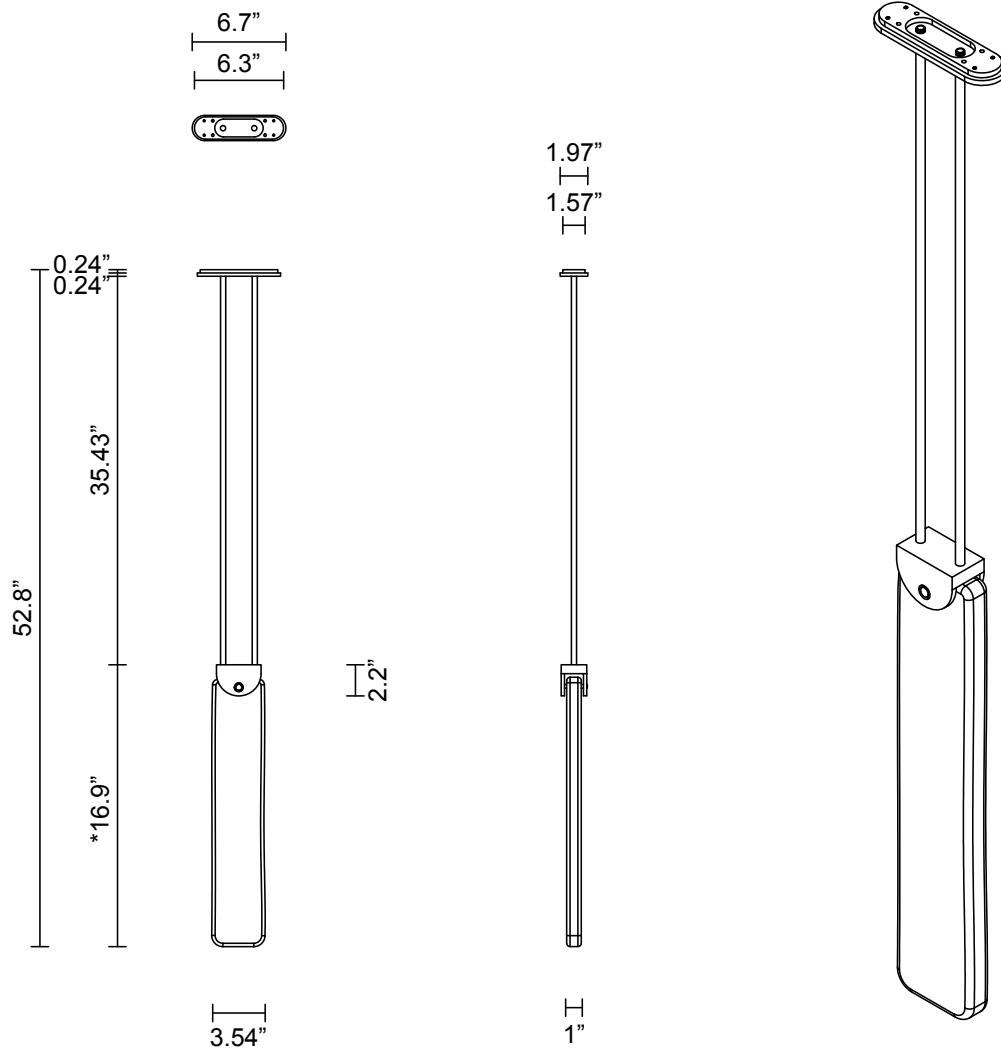

FIZI COLLECTION
SLAB PENDANT

ARTICOLOSTUDIOS.COM

24V1

ABOUT FIZI SLAB

Fizi's mesmerizing explosion of bubbles are suspended in champagne-like effervescence.

LEAD TIME

8 - 10 weeks

LIGHT SOURCE

4.25W CC LED Board 0.5A
2700k warm white
400 lumens
Dimmable

INSTALLATION

Supplied with external driver and mounting plate to fit 4.0 square Jbox

ROD LENGTH

Rod lengths range between 23.6" (600mm) - 47.25" (1200mm), in increments of 3.94" (100mm)

WEIGHT

11.5 lb

CERTIFICATION STANDARD

UL

WARRANTY

3 years

FITTING FINISHES

Brass
Bronze*
Satin Nickel
Black Electroplate

*As Bronze is a hand applied finish, the depth of colour will vary

SHADE COLOURS

Fizi
Grey
Drunken Emerald
Tea
Abyss

*Please note: Shade dimensions inclusive of overall height may vary marginally due to the nature of mouth blown glass.