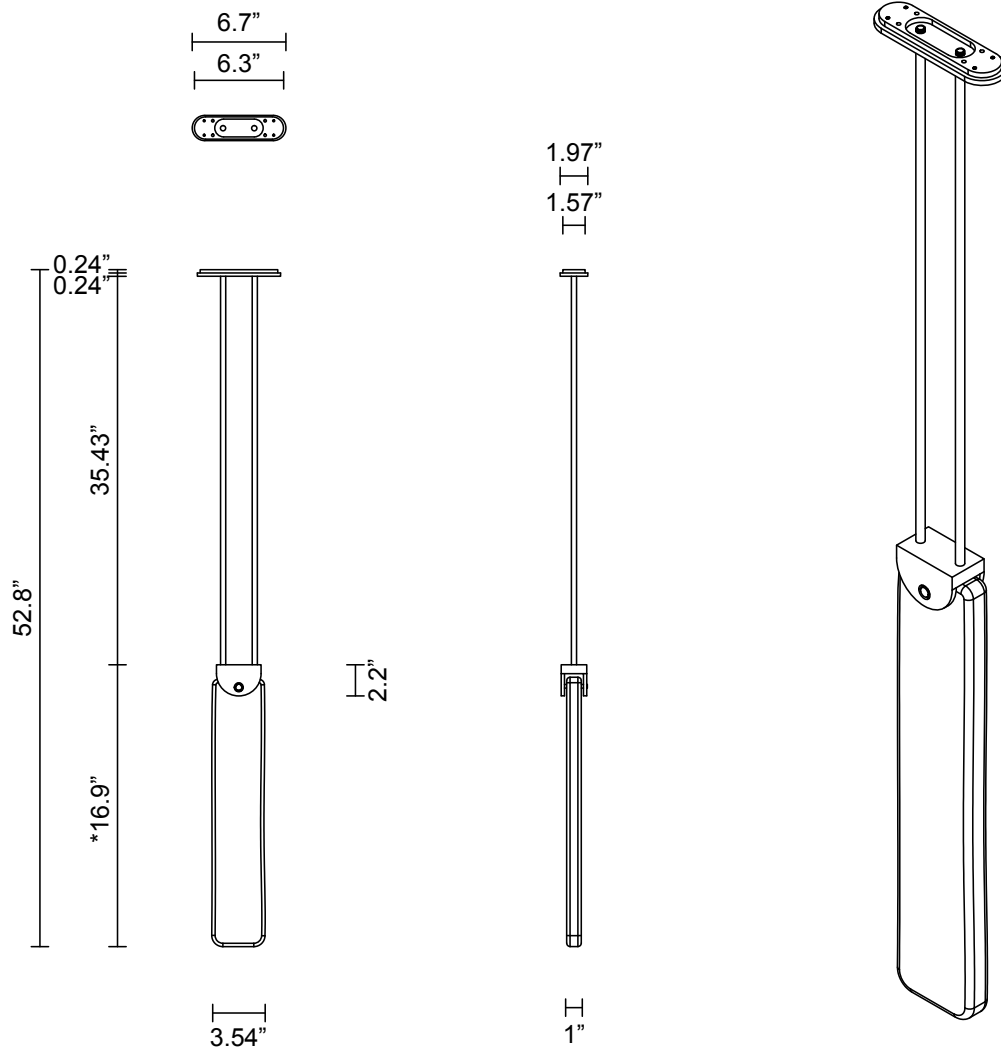

FIZI COLLECTION

ARTICOLOSTUDIOS.COM

SLAB PENDANT

23V3

ABOUT FIZI SLAB

Fizi's mesmerizing explosion of bubbles are suspended in champagne-like effervescence.

LEAD TIME

8 - 10 weeks

LIGHT SOURCE

4.25W CC LED Board 0.5A
2700k warm white
400 lumens
Dimmable

INSTALLATION

Supplied with external driver and mounting plate to fit 4.0 square Jbox

ROD LENGTH

Rod lengths range between 23.6" (600mm) - 47.25" (1200mm), in increments of 3.94" (100mm)

WEIGHT

11.5 lb

CERTIFICATION STANDARD

UL

WARRANTY

3 years

FITTING FINISHES

Brass
Mid Bronze
Satin Nickel
Black Electroplate

SHADE COLOURS

Fizi
Grey
Drunken Emerald
Tea
Abyss

*Please note: Shade dimensions inclusive of overall height may vary marginally due to the nature of mouth blown glass.