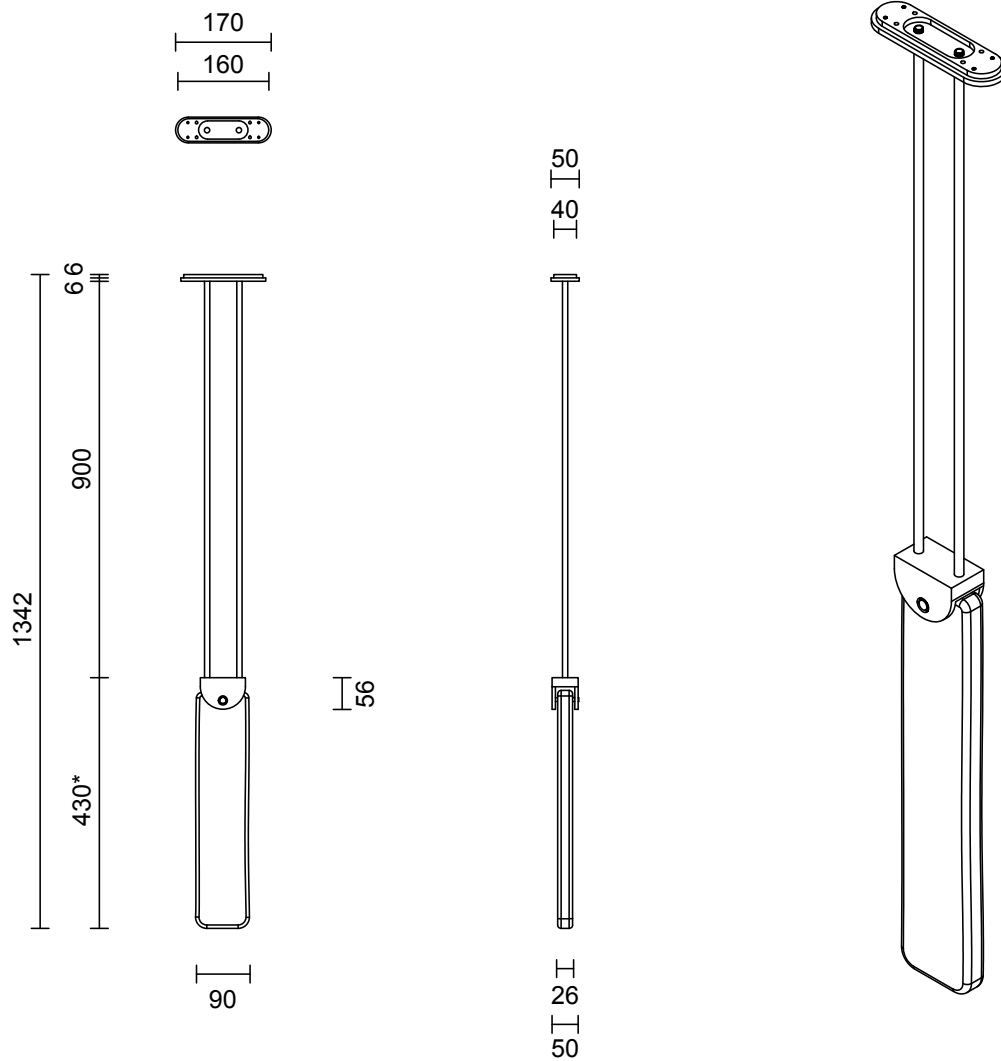

FIZI COLLECTION

ARTICOLOSTUDIOS.COM

SLAB PENDANT

24V1

ABOUT FIZI SLAB

Fizi's mesmerizing explosion of bubbles are suspended in champagne-like effervescence.

LEAD TIME

6 - 8 weeks

LIGHT SOURCE

4.25W CC LED Board 0.5A
2700k warm white
400 lumens
Dimmable

INSTALLATION

Supplied with external driver

ROD LENGTH

Rod lengths range between 600mm - 1200mm, in increments of 100mm.

WEIGHT

5kg

CERTIFICATION

CE/AU

WARRANTY

3 years

FITTING FINISHES

Brass
Bronze*
Satin Nickel
Black Electroplate

* As Bronze is a hand applied finish the depth of colour will vary

SHADE COLOURS

Fizi
Grey
Drunken Emerald
Tea
Abyss

*Please note: Shade dimensions inclusive of overall height may vary marginally due to the nature of mouth blown glass.