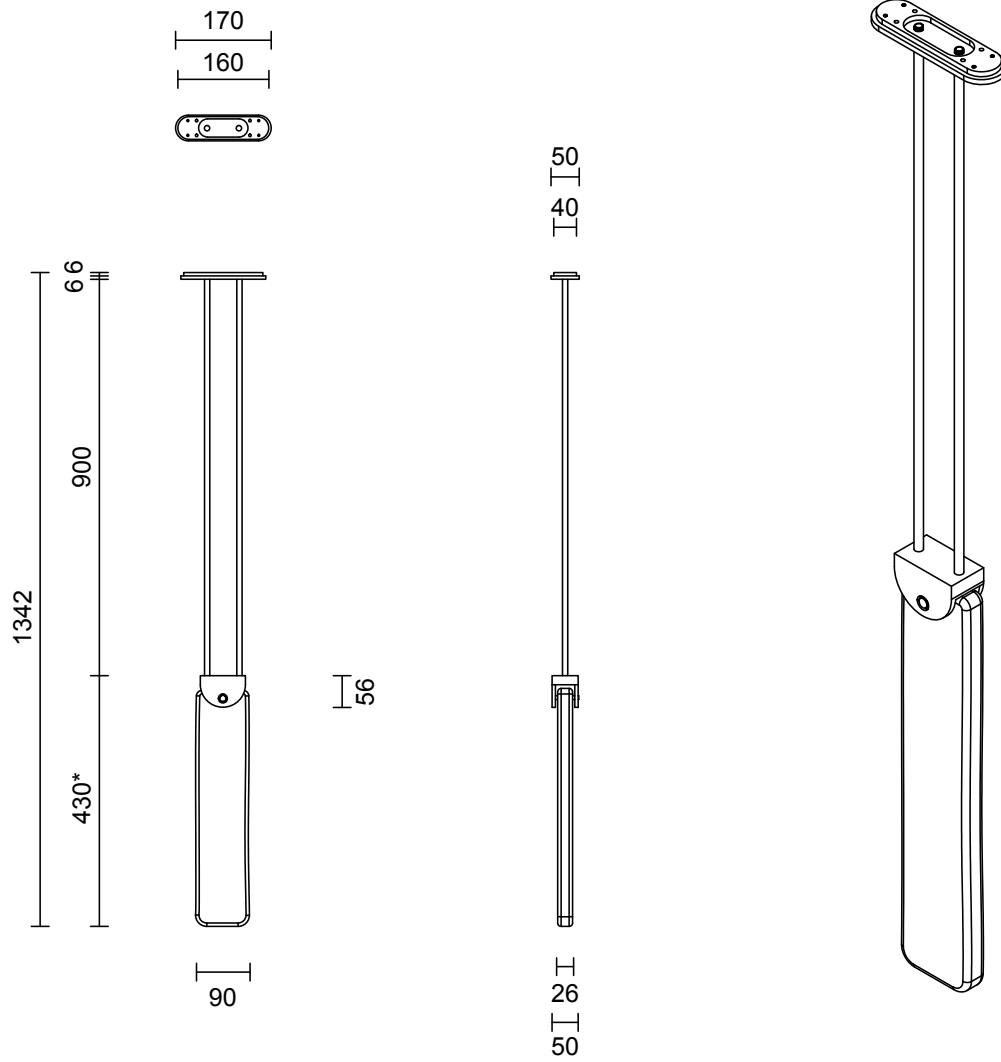

FIZI COLLECTION

ARTICOLOSTUDIOS.COM

SLAB PENDANT

23V2

ABOUT FIZI SLAB

Fizi's mesmerizing explosion of bubbles are suspended in champagne-like effervescence.

LEAD TIME

6 - 8 weeks

LIGHT SOURCE

4.25W CC LED Board 0.5A
2700k warm white
400 lumens
Dimmable

INSTALLATION

Supplied with external driver

ROD LENGTH

Rod lengths range between 600mm - 1200mm, in increments of 100mm.

WEIGHT

5kg

CERTIFICATION

CE/AU

WARRANTY

3 years

FITTING FINISHES

Brass
Mid Bronze
Satin Nickel
Black Electroplate

SHADE COLOURS

Fizi
Grey
Drunken Emerald
Tea
Abyss

*Please note: Shade dimensions inclusive of overall height may vary marginally due to the nature of mouth blown glass.