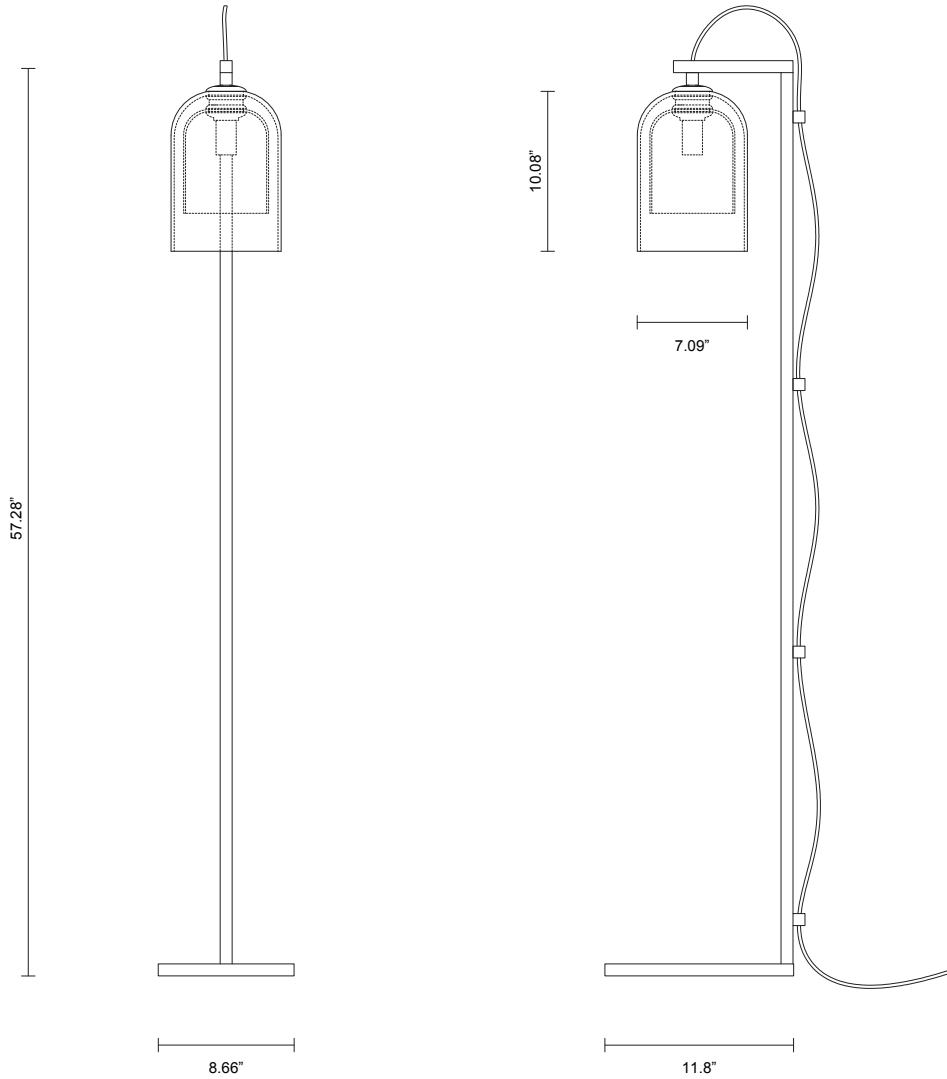

LUMI COLLECTION

FLOOR LAMP

SPECIFICATION SHEET

NORTH AMERICA

LU_FL_UL_22V1

ABOUT LUMI

Cocooned and cradled together in perfect symmetry, the Lumi collection is the primary design of Articolo's expansive history. Born through the possibilities of contemporary glass design, the Lumi collection reflects a timeless and refined elegance with the simplicity of its form.

LEAD TIME

8 - 10 weeks

LIGHT SOURCE

120V E12 4W LED
2700k warm white
350 lumens
Lamp included

WEIGHT

37.5 lb

CERTIFICATION

US/ETL/CA

FLEX CORD COLOURS

White
Black
Ivory
Mid Grey
Natural Linen