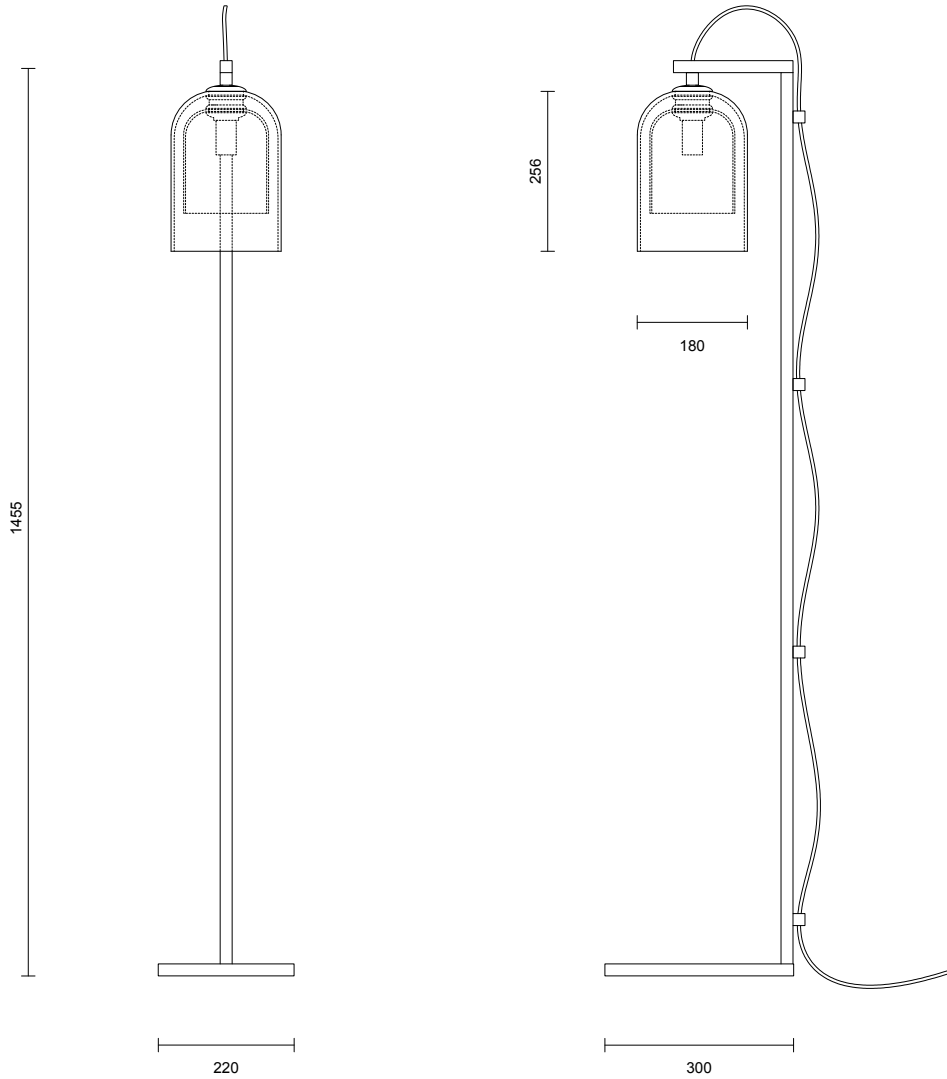

LUMI COLLECTION

FLOOR LAMP

SPECIFICATION SHEET

AUSTRALIA / INTERNATIONAL

LU_FL_AU_22V1

ABOUT LUMI

Cocooned and cradled together in perfect symmetry, the Lumi collection is the primary design of Articolo's expansive history. Born through the possibilities of contemporary glass design, the Lumi collection reflects a timeless and refined elegance with the simplicity of its form.

LEAD TIME

6 - 8 weeks

LIGHT SOURCE

240V E14 Fancy Round 4W LED
2700K warm white
400 lumens
Lamp included

WEIGHT

17kg

CERTIFICATION

CE/AU

WARRANTY

3 years

FITTING FINISHES

Brass
Black Ace Powder Coat
White Powder Coat
Graphite Powder Coat

EXTERIOR SHADE COLOUR

Clear
Smoke
Grey
Drunken Emerald

INTERIOR SHADE COLOUR

Frosted White
Frosted Smoke
Smoke
Grey
Frosted Grey
Drunken Emerald

FLEX CORD COLOURS

Black
White
Natural Linen
Mid Grey Linen
Black and White