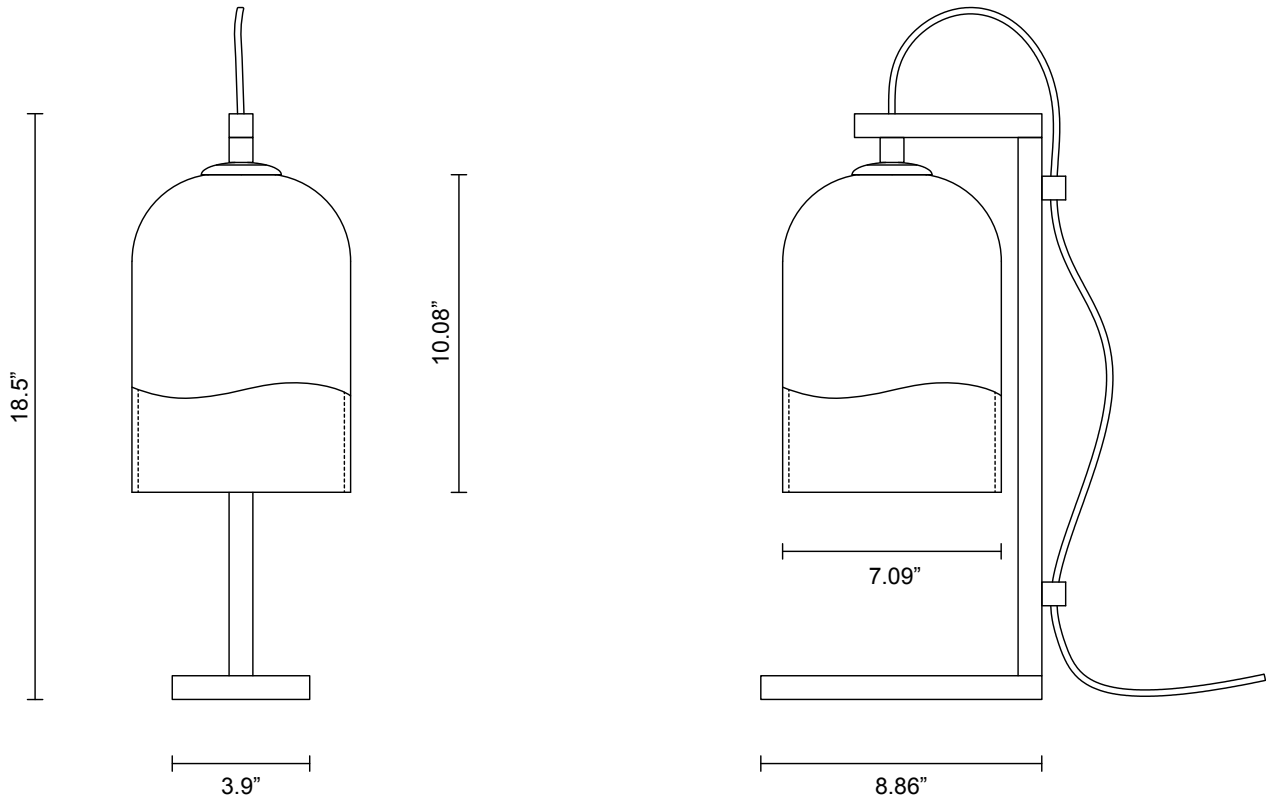

MONI COLLECTION
TABLE LAMP

MONI COLLECTION

ARTICOLOSTUDIOS.COM

TABLE LAMP

23V3

ABOUT MONI

Moni is defined by its fluid form created using a handcrafted artisanal technique refined over generations.

LEAD TIME

8 - 10 weeks

LIGHT SOURCE

120V E12 4W LED
2700K warm white
350 lumens
Lamp included

WEIGHT

13 lb

CERTIFICATION STANDARD

UL

WARRANTY