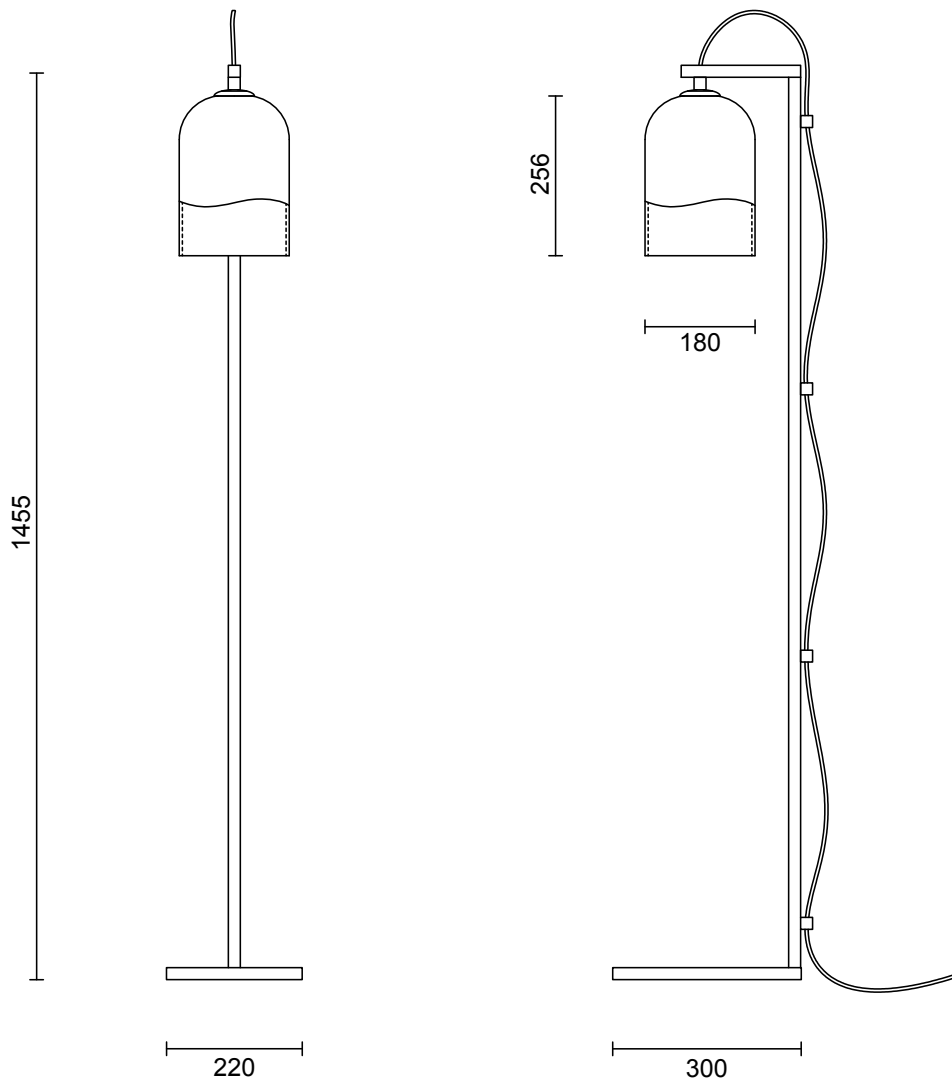

MONI COLLECTION
FLOOR LAMP

MONI COLLECTION
FLOOR LAMP

ARTICOLOSTUDIOS.COM

23V2

ABOUT MONI

Moni is defined by its fluid form created using a handcrafted artisanal technique refined over generations.

LEAD TIME

6 - 8 weeks

LIGHT SOURCE

240V E14 Fancy Round 4W LED
2700K warm white
400 lumens
Lamp included

WEIGHT

17kg

CERTIFICATION

CE/AU

WARRANTY