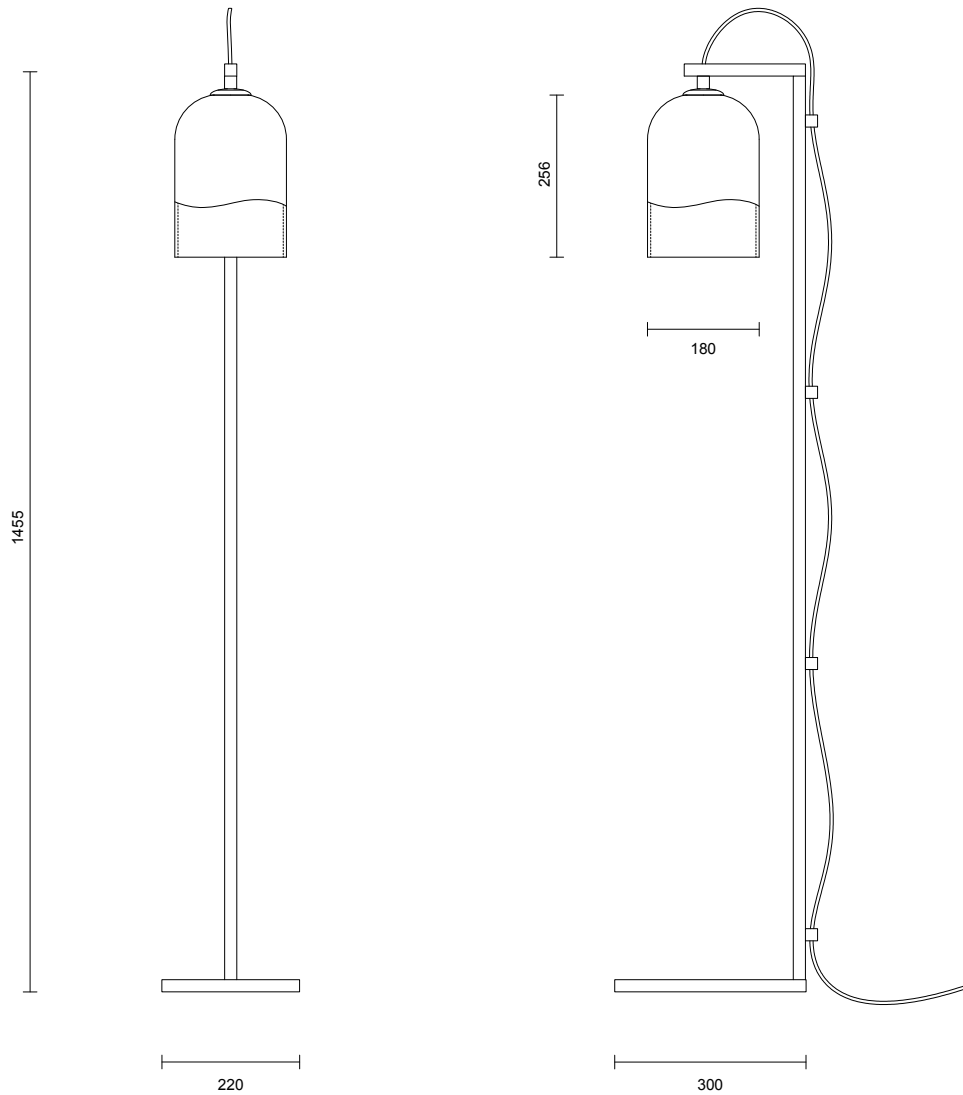

MONI COLLECTION
FLOOR LAMP

MONI COLLECTION

FLOOR LAMP

ARTICOLOSTUDIOS.COM

23V1

ABOUT MONI

Moni is defined by its fluid form created using a handcrafted artisanal technique refined over generations.

LEAD TIME

6 - 8 weeks

LIGHT SOURCE

240V E14 Fancy Round 4W LED
2700K warm white
400 lumens
Lamp included

WEIGHT

17kg

CERTIFICATION

CE/AU

WARRANTY

3 years

FITTING FINISHES

Brass
Black Ace Powder Coat
White Powder Coat
Graphite Powder Coat

SHADE COLOURS

Clear and White

FLEX CORD COLOURS

Black
White
Natural Linen
Mid Grey Linen
Black and White