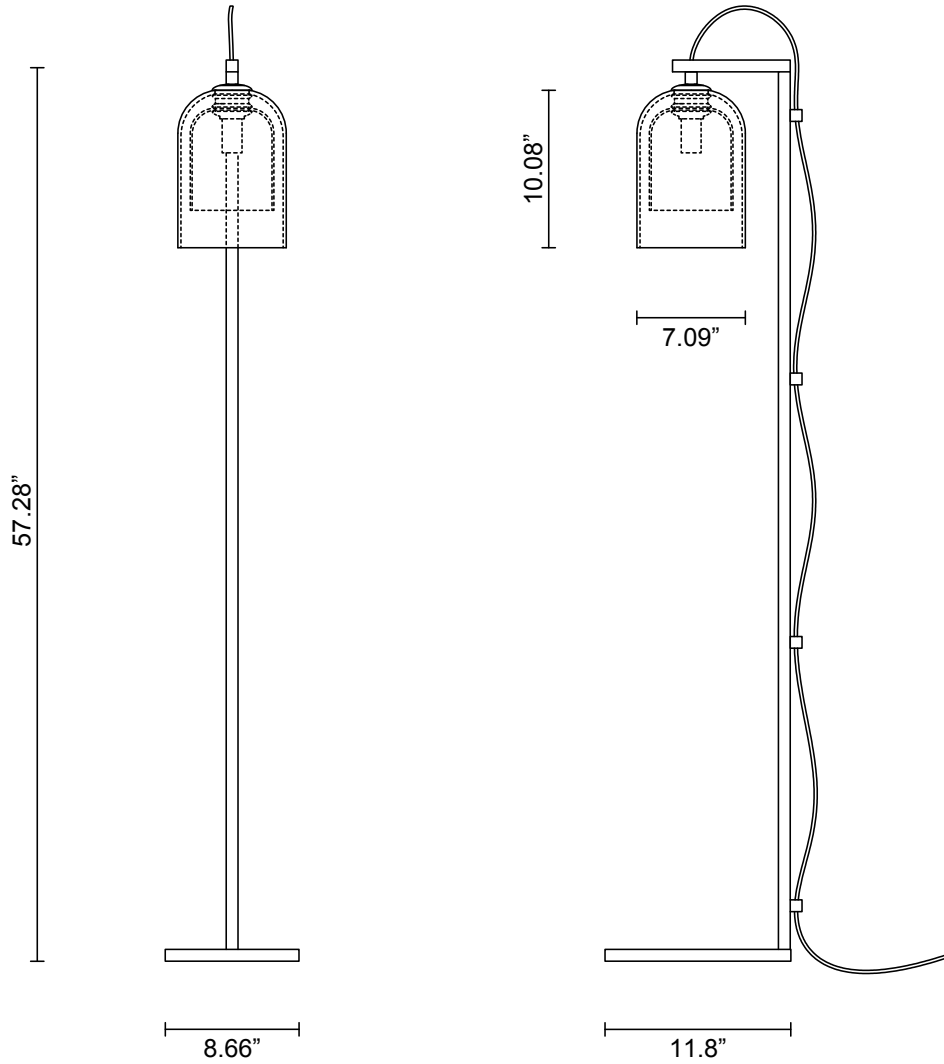

LUMI COLLECTION
FLOOR LAMP

ARTICOLOSTUDIOS.COM

24V1

ABOUT LUMI

Cocooned in perfect symmetry, Lumi reimagines a traditional coachman's light to reflect a timeless and refined simplicity of form.

LEAD TIME

8 - 10 weeks

LIGHT SOURCE

140V E12 4W LED
2700K warm white
350 lumens
Lamp included

WEIGHT

37.5 lb

CERTIFICATION STANDARD

UL

WARRANTY

3 years

FITTING FINISHES

Brass
Black Powder Coat
White Powder Coat
Black Powder Coat

EXTERIOR SHADE COLOUR

Clear
Smoke
Grey
Drunken Emerald

INTERIOR SHADE COLOUR

White
Frosted Smoke
Smoke
Grey
Frosted Grey
Drunken Emerald

FLEX CORD COLOURS

Black
White
Ivory
Natural Linen
Mid Grey Linen