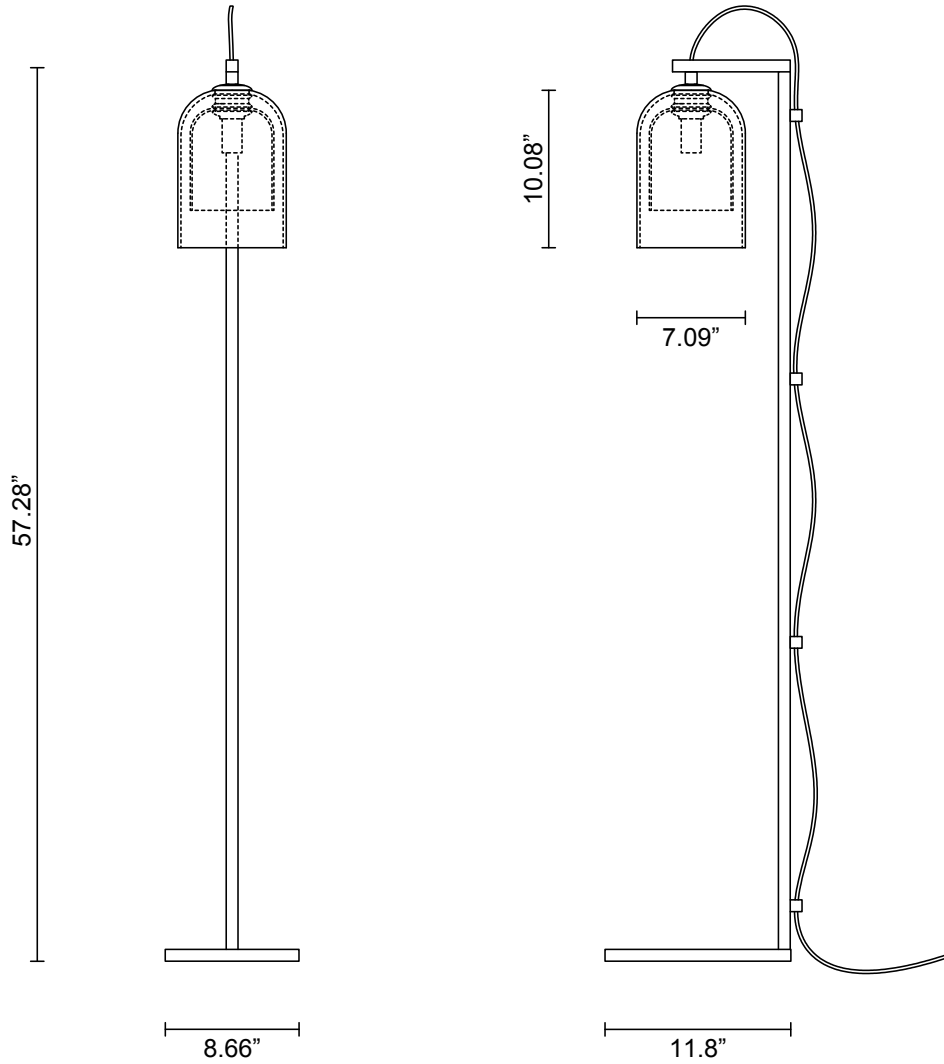

LUMI COLLECTION
FLOOR LAMP

ARTICOLOSTUDIOS.COM

24V1

ABOUT LUMI

Cocooned in perfect symmetry, Lumi reimagines a traditional coachman's light to reflect a timeless and refined simplicity of form.

LEAD TIME

8 - 10 weeks

LIGHT SOURCE

140V E12 4W LED
2700K warm white
350 lumens
Lamp included

WEIGHT

37.5 lb

CERTIFICATION STANDARD

UL

WARRANTY

3 years

FITTING FINISHES

Brass
White Powder Coat
Black Powder Coat

EXTERIOR SHADE COLOUR

Clear
Smoke
Grey
Drunken Emerald

INTERIOR SHADE COLOUR

White
Frosted Smoke
Smoke
Grey
Frosted Grey
Drunken Emerald

FLEX CORD COLOURS

Black
White
Ivory
Natural Linen
Mid Grey Linen