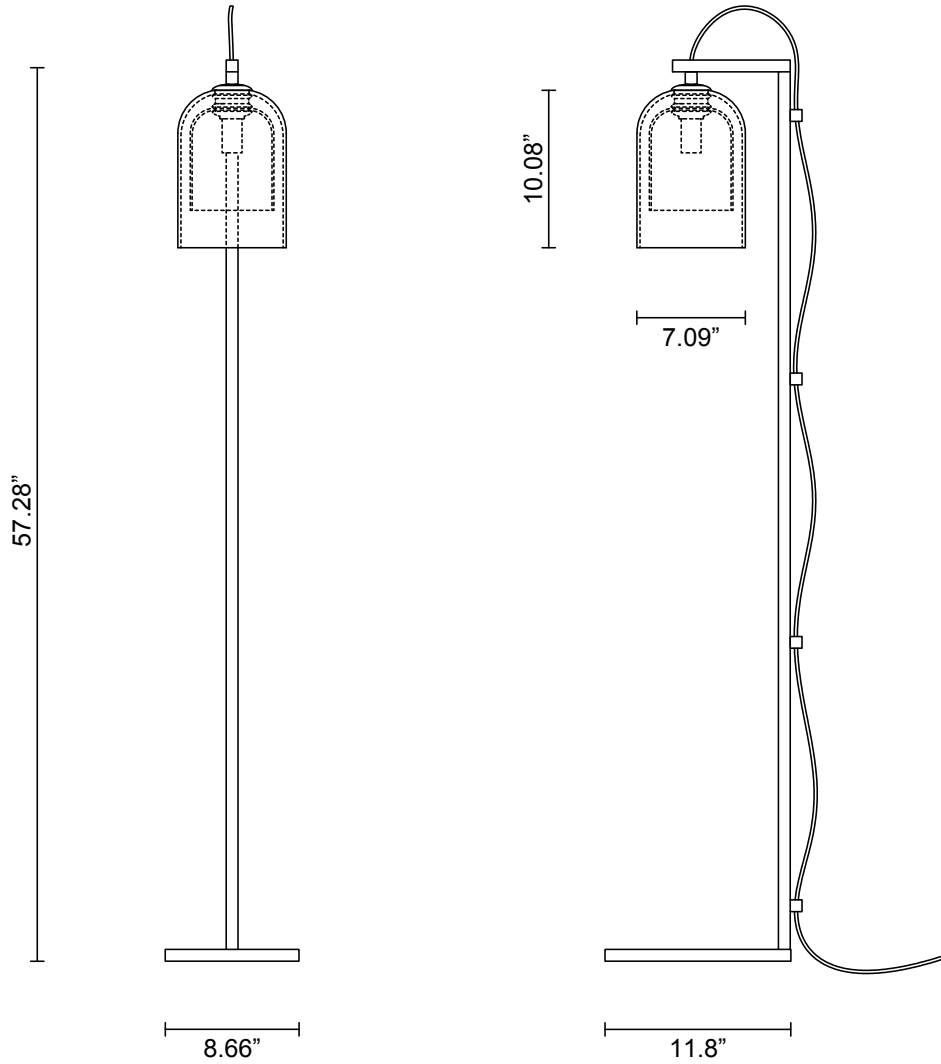

LUMI COLLECTION
FLOOR LAMP

LUMI COLLECTION
FLOOR LAMP

ARTICOLOSTUDIOS.COM

23V3

ABOUT LUMI

Cocooned in perfect symmetry, Lumi reimagines a traditional coachman's light to reflect a timeless and refined simplicity of form.

LEAD TIME

8 - 10 weeks

LIGHT SOURCE

140V E12 4W LED
2700K warm white
350 lumens
Lamp included

WEIGHT

37.5 lb

CERTIFICATION STANDARD

UL