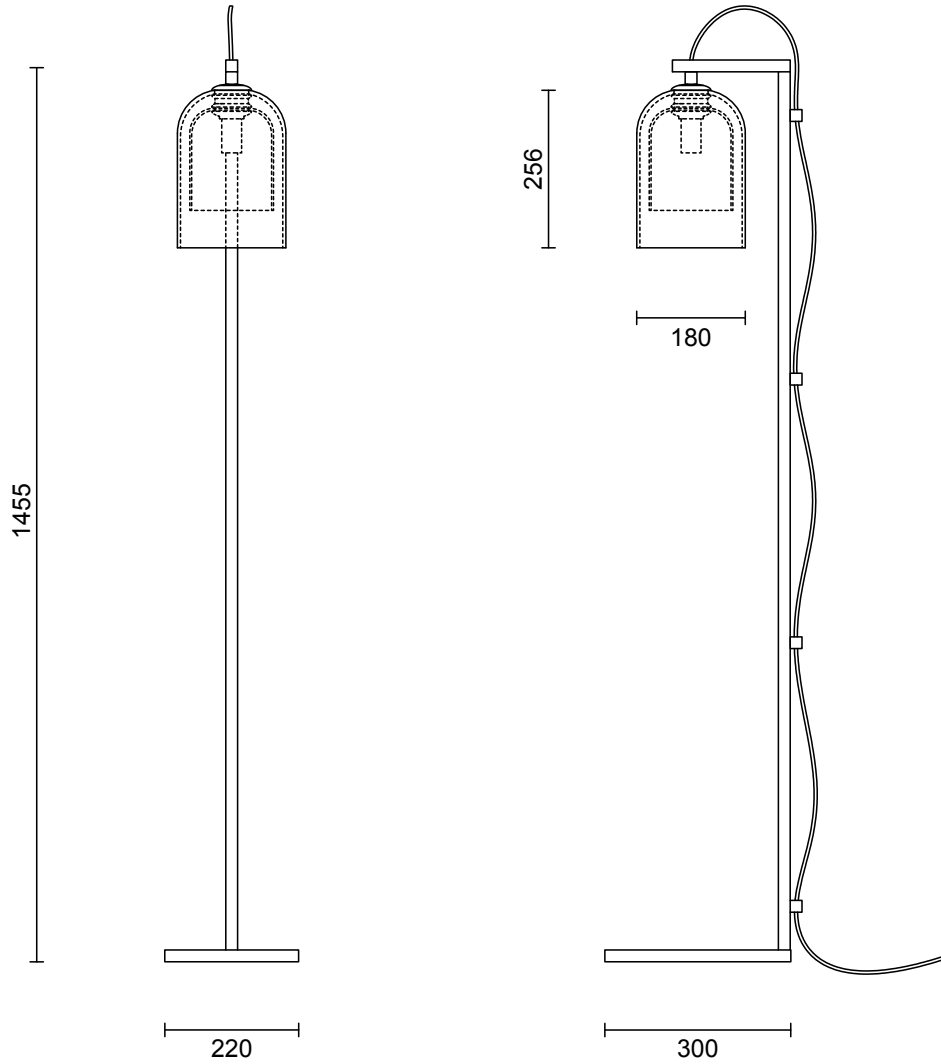

LUMI COLLECTION
FLOOR LAMP

LUMI COLLECTION

FLOOR LAMP

ARTICOLOSTUDIOS.COM

24V1

ABOUT LUMI

Cocooned in perfect symmetry, Lumi reimagines a traditional coachman's light to reflect a timeless and refined simplicity of form.

LEAD TIME

6 - 8 weeks

LIGHT SOURCE

240V E14 Fancy Round 4W LED
2700K warm white
400 lumens
Lamp included

WEIGHT

17kg

CERTIFICATION

CE/AU