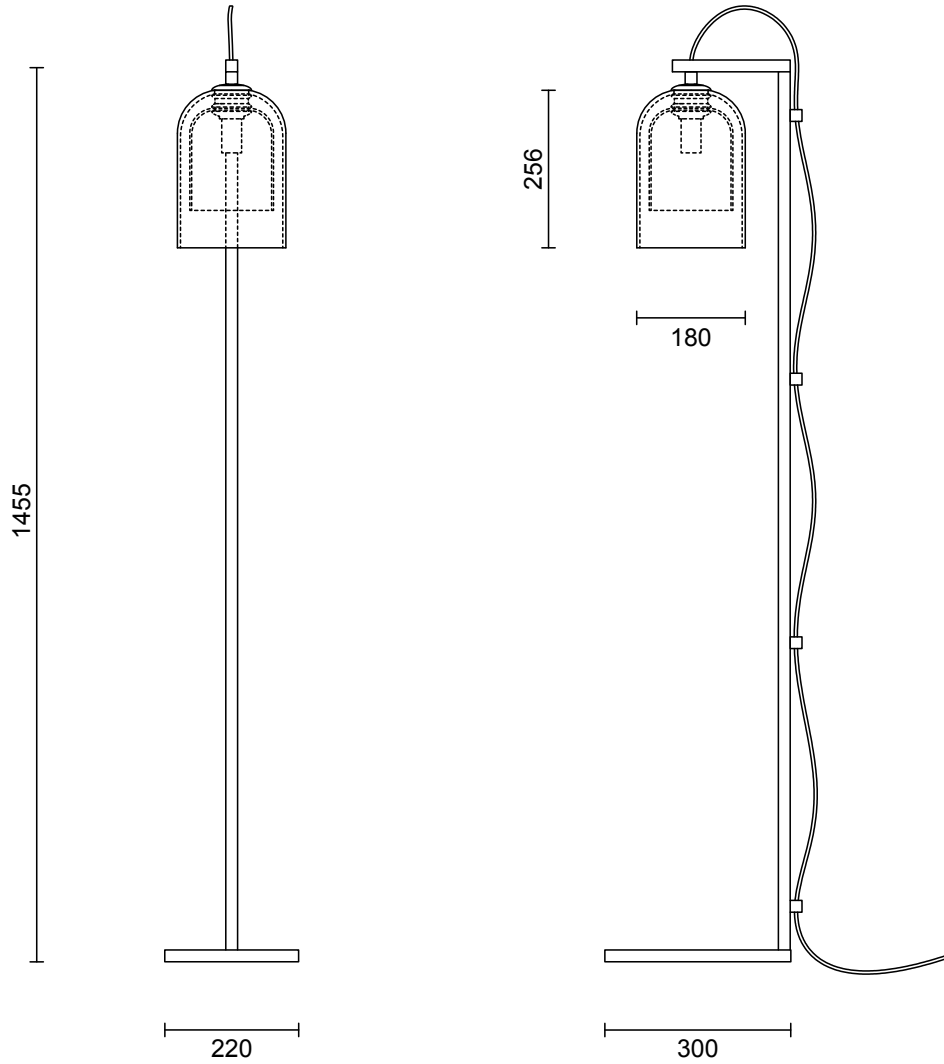

LUMI COLLECTION
FLOOR LAMP

ARTICOLOSTUDIOS.COM

23V2

ABOUT LUMI

Cocooned in perfect symmetry, Lumi reimagines a traditional coachman's light to reflect a timeless and refined simplicity of form.

LEAD TIME

6 - 8 weeks

LIGHT SOURCE

240V E14 Fancy Round 4W LED
2700K warm white
400 lumens
Lamp included

WEIGHT

17kg

CERTIFICATION

CE/AU

WARRANTY

3 years

FITTING FINISHES

Brass
Black Ace Powder Coat
White Powder Coat
Black Powder Coat

EXTERIOR SHADE COLOUR

Clear
Smoke
Grey
Drunken Emerald

INTERIOR SHADE COLOUR

White
Frosted Smoke
Smoke
Grey
Frosted Grey
Drunken Emerald

FLEX CORD COLOURS

Black
White
Natural Linen
Mid Grey Linen
Black and White