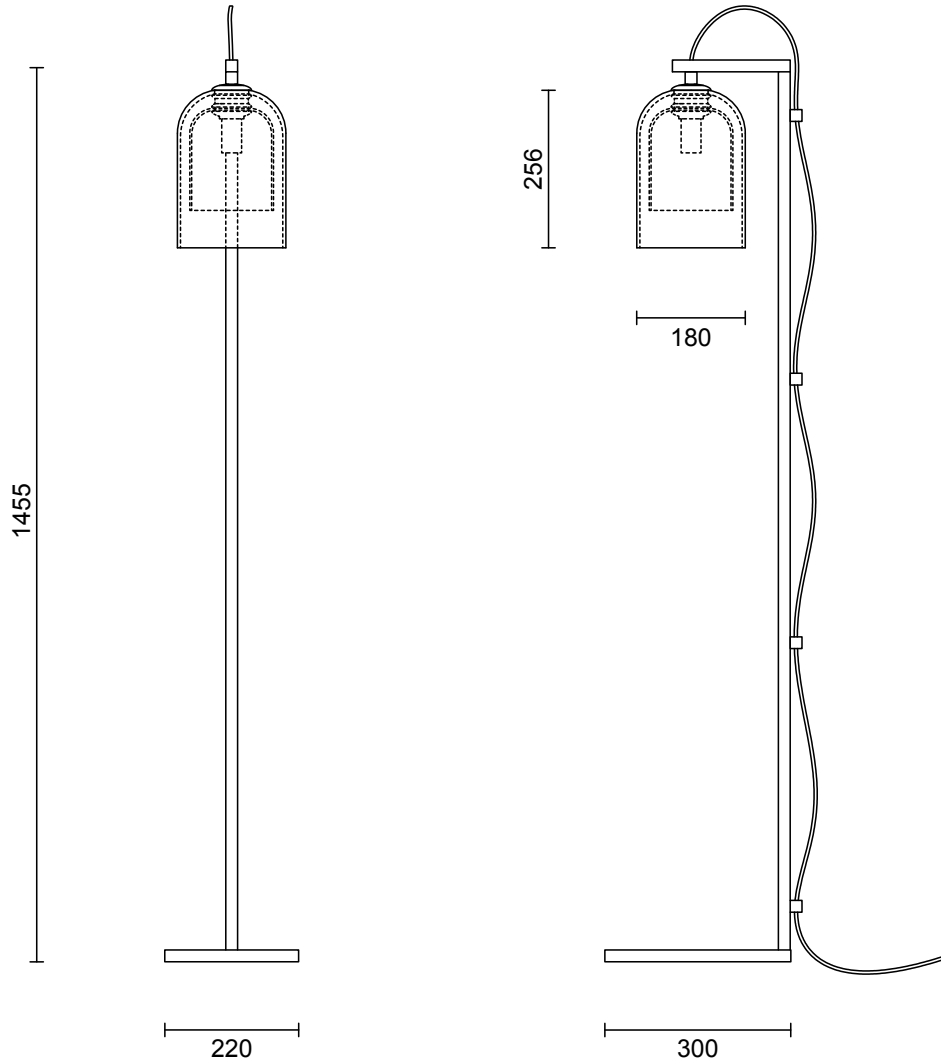

LUMI COLLECTION
FLOOR LAMP

LUMI COLLECTION

FLOOR LAMP

ARTICOLOSTUDIOS.COM

23V2

ABOUT LUMI

Cocooned in perfect symmetry, Lumi reimagines a traditional coachman's light to reflect a timeless and refined simplicity of form.

LEAD TIME

6 - 8 weeks

LIGHT SOURCE

240V E14 Fancy Round 4W LED
2700K warm white
400 lumens
Lamp included

WEIGHT

17kg

CERTIFICATION

CE/AU