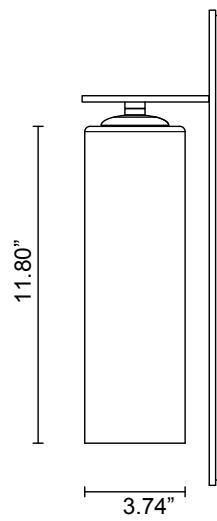

ECLIPSE COLLECTION

SHORT WALL SCONCE

ARTICOLOSTUDIOS.COM

24411

ABOUT ECLIPSE

Referencing a design language of earlier decades, Eclipse resonates with timeless contemporary clarity.

LEAD TIME

8 - 10 weeks

LIGHT SOURCE

12V 6W Constant Current LED Board,
500mA
2700K warm white
400 lumens
Dimmable

INSTALLATION

Supplied with external driver and
mounting plate to fit 4.0 square Jbox

WEIGHT

9 lb

CERTIFICATION STANDARD

UL

WARRANTY

3 years

FITTING FINISHES

Anodised Black

*Custom finishes available by request

SHADE COLOURS

Smoke
2/3 White & Clear
Clear