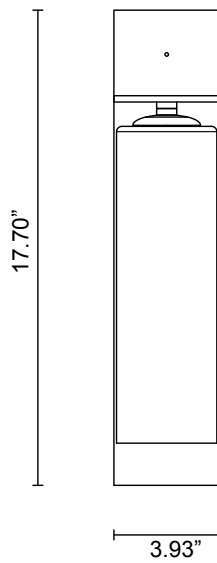

ECLIPSE COLLECTION

SHORT WALL SCONCE

ARTICOLOSTUDIOS.COM

24411

ABOUT ECLIPSE

Referencing a design language of earlier decades, Eclipse resonates with timeless contemporary clarity.

LEAD TIME

8 - 10 weeks

LIGHT SOURCE

12V 6W Constant Current LED Board,
500mA
2700K warm white
400 lumens
Dimmable

INSTALLATION

Supplied with external driver and
mounting plate to fit 4.0 square Jbox

WEIGHT

9 lb

CERTIFICATION STANDARD

UL

WARRANTY

3 years

FITTING FINISHES

Anodised Black

*Custom finishes available by request

SHADE COLOURS

Smoke
2/3 White & Clear
Clear