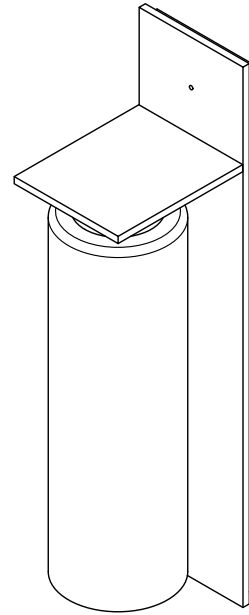

2/3 Smoke Frost
2/3 Grey Frost
2/3 White & Clear
Drunken Emerald

ECLIPSE COLLECTION
SHORT WALL SCONCE

ECLIPSE COLLECTION

SHORT WALL SCONCE

ARTICOLOSTUDIOS.COM

24411

ABOUT ECLIPSE

Referencing a design language of earlier decades, Eclipse resonates with timeless contemporary clarity.