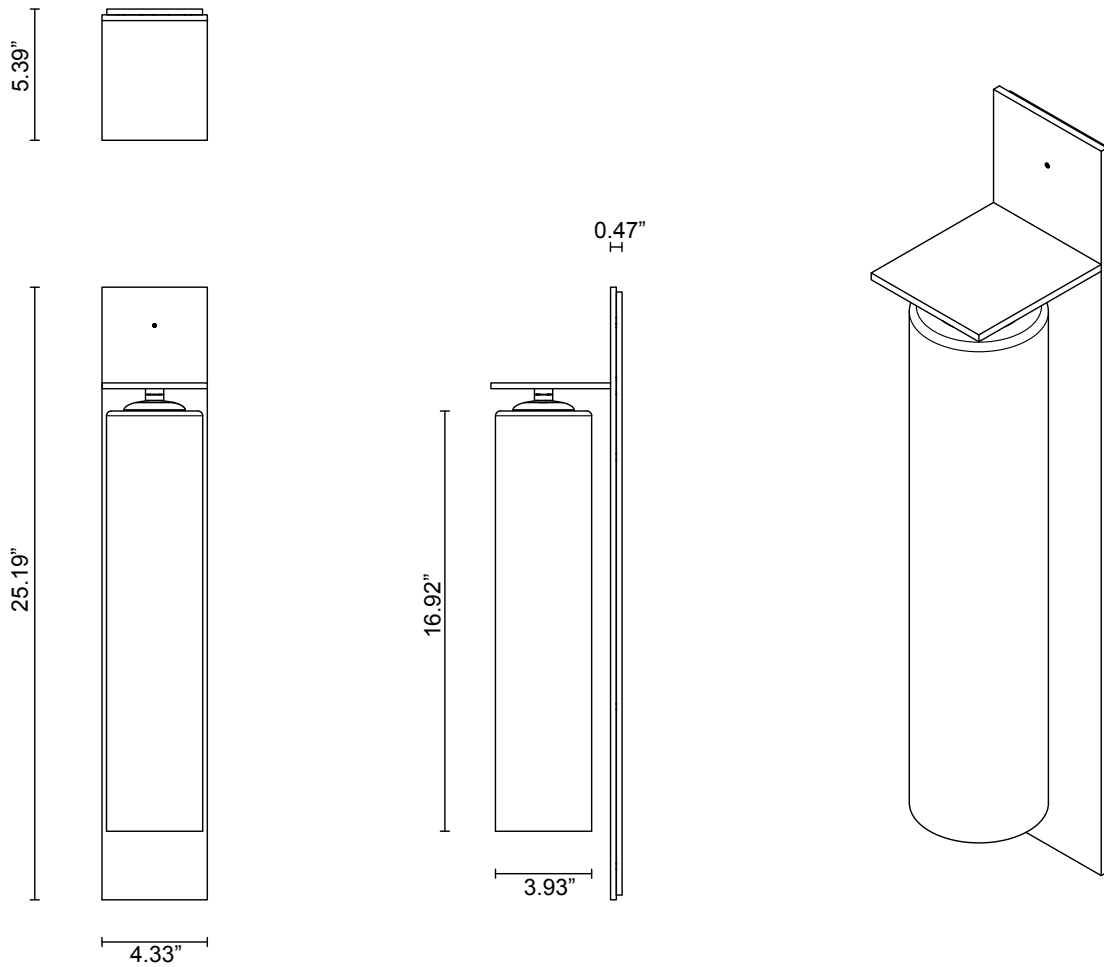

ECLIPSE COLLECTION

TALL WALL SCONCE

ARTICOLOSTUDIOS.COM

24V1

ABOUT ECLIPSE

Referencing a design language of earlier decades, Eclipse resonates with timeless contemporary clarity.

LEAD TIME

8 - 10 weeks

LIGHT SOURCE

12V 6W Constant Current LED Board,
500mA
2700K warm white
400 lumens
Dimmable

INSTALLATION

Supplied with external driver and
mounting plate to fit 4.0 square Jbox

WEIGHT

11 lb

CERTIFICATION STANDARD

UL

WARRANTY

3 years

FITTING FINISHES

Anodised Black

*Custom finishes available by request

SHADE COLOURS

2/3 Smoke Frost
2/3 Grey Frost
2/3 White & Clear
Drunken Emerald