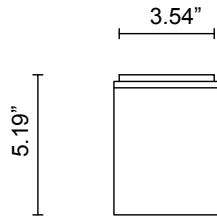

ECLIPSE COLLECTION

SHORT WALL SCONCE

ARTICOLOSTUDIOS.COM

24411

ABOUT ECLIPSE

Referencing a design language of earlier decades, Eclipse resonates with timeless contemporary clarity.

LEAD TIME

8 - 10 weeks

LIGHT SOURCE

12V 6W Constant Current LED Board,
500mA
2700K warm white
400 lumens
Dimmable

INSTALLATION

Supplied with external driver and
mounting plate to fit 4.0 square Jbox

WEIGHT

9 lb

CERTIFICATION STANDARD

UL

WARRANTY

3 years

FITTING FINISHES

Anodised Black

*Custom finishes available by request

SHADE COLOURS

Smoke
2/3 White & Clear
Clear