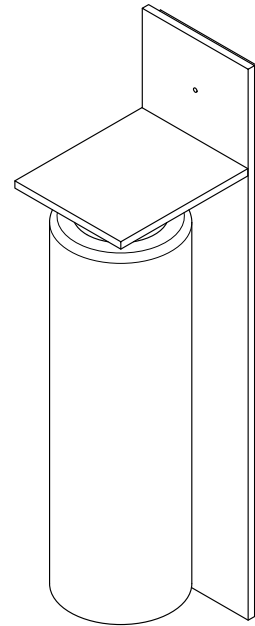

SHORT WALL SCONCE

ARTICOLOSTUDIOS.COM

24V1

ABOUT ECLIPSE

Referencing a design language of earlier decades, Eclipse resonates with timeless contemporary clarity.

LEAD TIME

6 - 8 weeks

LIGHT SOURCE