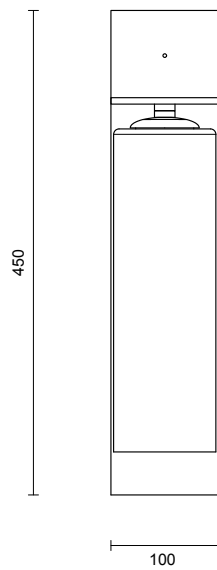

SHORT WALL SCONCE

ARTICOLOSTUDIOS.COM

24V1

ABOUT ECLIPSE

Referencing a design language of earlier decades, Eclipse resonates with timeless contemporary clarity.

LEAD TIME

6 - 8 weeks

LIGHT SOURCE