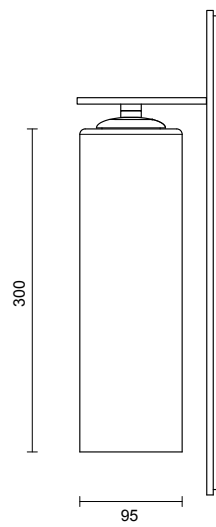

SHORT WALL SCONCE

ARTICOLOSTUDIOS.COM

24V1

ABOUT ECLIPSE

Referencing a design language of earlier decades, Eclipse resonates with timeless contemporary clarity.

LEAD TIME

6 - 8 weeks

LIGHT SOURCE