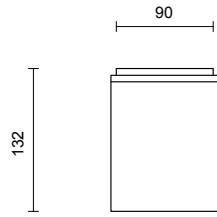

SHORT WALL SCONCE

ARTICOLOSTUDIOS.COM

24V1

ABOUT ECLIPSE

Referencing a design language of earlier decades, Eclipse resonates with timeless contemporary clarity.

LEAD TIME

6 - 8 weeks

LIGHT SOURCE