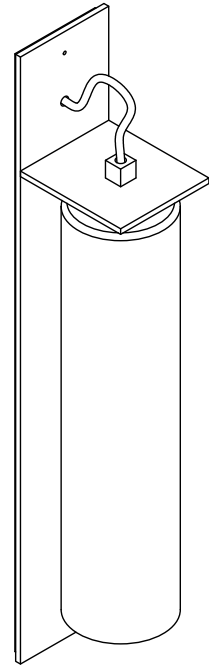

ECLIPSE COLLECTION
TALL WALL SCONCE

ECLIPSE COLLECTION

TALL WALL SCONCE

ARTICOLOSTUDIOS.COM

24V1

ABOUT ECLIPSE

Referencing a design language of earlier decades, Eclipse resonates with timeless contemporary clarity.

LEAD TIME

6 - 8 weeks

LIGHT SOURCE

240V E14 Fancy Round 4W LED
2700K warm white
400 lumens
Dimmable
Lamp included

WEIGHT

7kg

CERTIFICATION

CE/AU

WARRANTY

3 years

FITTING FINISHES

Brass
Bronze*
Satin Nickel
Black Electroplate
White Powder Coat
White Powder Coat
with Brass Shelf
White Powder Coat
with Satin Nickel Shelf

* As Bronze is a hand applied finish the depth of colour will vary