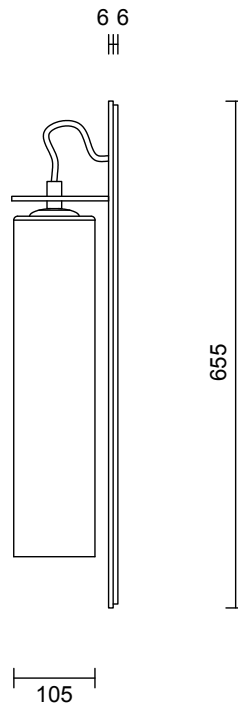

ECLIPSE COLLECTION

TALL WALL SCONCE

ARTICOLOSTUDIOS.COM

24V1

ABOUT ECLIPSE

Referencing a design language of earlier decades, Eclipse resonates with timeless contemporary clarity.

LEAD TIME

6 - 8 weeks

LIGHT SOURCE

240V E14 Fancy Round 4W LED
2700K warm white
400 lumens
Dimmable
Lamp included

WEIGHT

7kg

CERTIFICATION

CE/AU

WARRANTY

3 years

FITTING FINISHES

Brass
Bronze*
Satin Nickel
Black Electroplate
White Powder Coat
White Powder Coat
with Brass Shelf
White Powder Coat
with Satin Nickel Shelf

* As Bronze is a hand applied finish the depth of colour will vary

SHADE COMBINATIONS

Drunken Emerald
Clear and White
2/3 Smoke Frost
2/3 Grey Frost

FLEX CORD COLOURS

Black
White
Natural Linen
Mid Grey Linen
Black and White