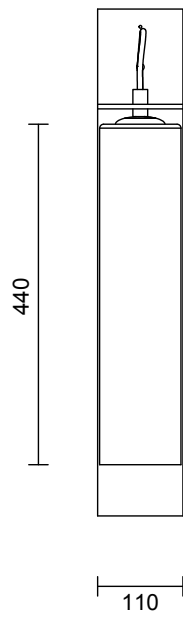

ECLIPSE COLLECTION
TALL WALL SCONCE

ECLIPSE COLLECTION

TALL WALL SCONCE

ARTICOLOSTUDIOS.COM

24V1

ABOUT ECLIPSE

Referencing a design language of earlier decades, Eclipse resonates with timeless contemporary clarity.

LEAD TIME

6 - 8 weeks

LIGHT SOURCE

240V E14 Fancy Round 4W LED
2700K warm white
400 lumens
Dimmable
Lamp included

WEIGHT

7kg

CERTIFICATION

CE/AU

WARRANTY

3 years

FITTING FINISHES

Brass
Bronze*
Satin Nickel
Black Electroplate
White Powder Coat
White Powder Coat
with Brass Shelf
White Powder Coat
with Satin Nickel Shelf

* As Bronze is a hand applied finish the depth of colour will vary