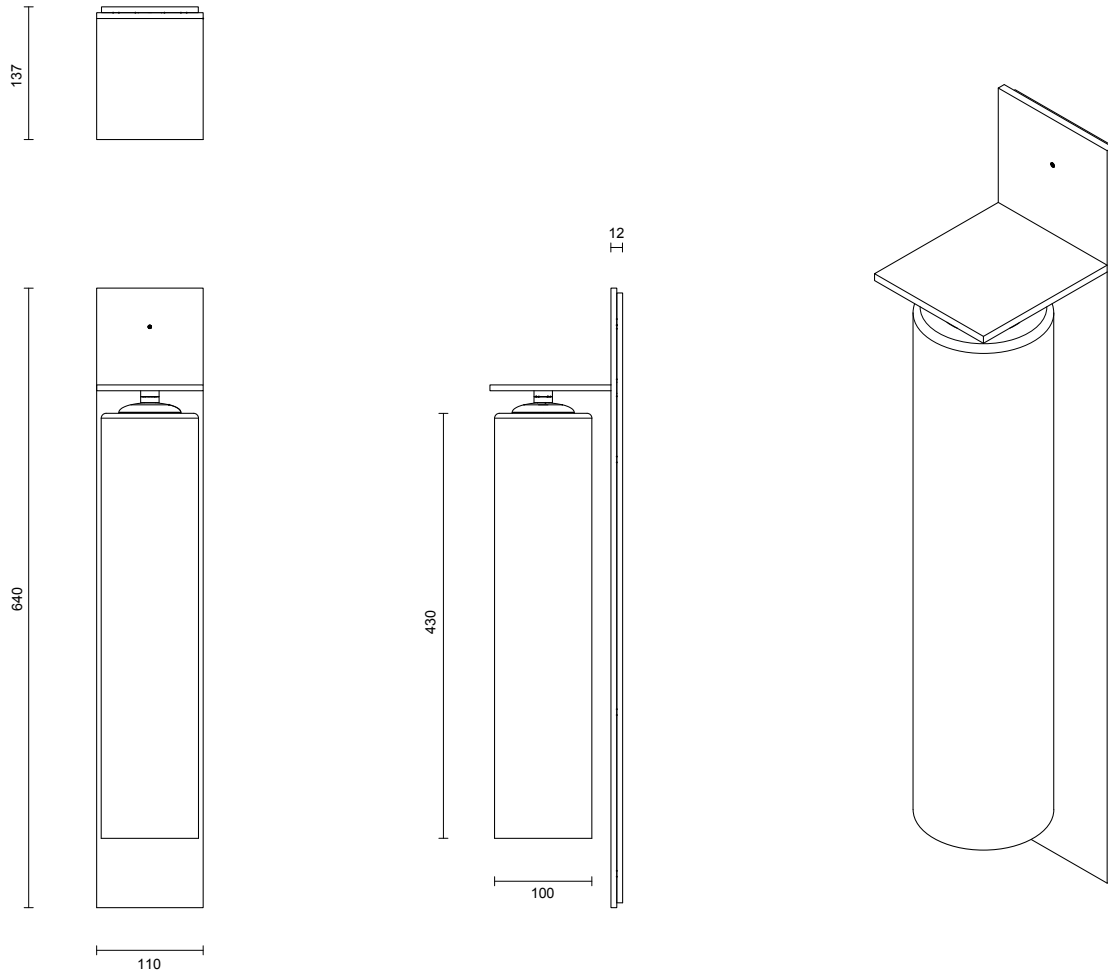

ECLIPSE COLLECTION
TALL WALL SCONCE

ECLIPSE COLLECTION

TALL WALL SCONCE

ARTICOLOSTUDIOS.COM

24V1

ABOUT ECLIPSE

Referencing a design language of earlier decades, Eclipse resonates with timeless contemporary clarity.

LEAD TIME

6 - 8 weeks

LIGHT SOURCE

6W LED Board 500mA 11.5Vf,
CC 2700K warm white
400 lumens
Dimmable

INSTALLATION

Supplied with external driver

WEIGHT

4kg