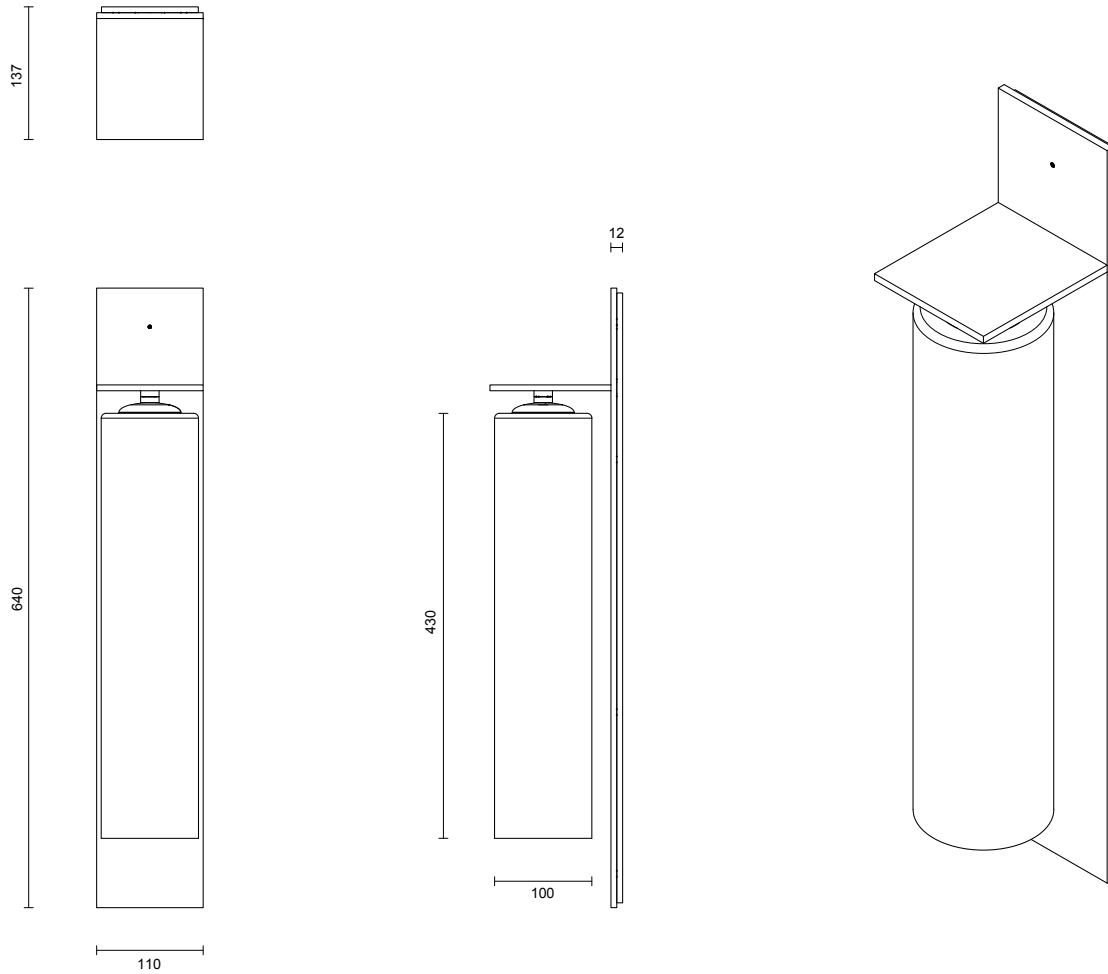

ECLIPSE COLLECTION
TALL WALL SCONCE

ECLIPSE COLLECTION

ARTICOLOSTUDIOS.COM

TALL WALL SCONCE

23V2

ABOUT ECLIPSE

Referencing a design language of earlier decades, Eclipse resonates with timeless contemporary clarity.

LEAD TIME

6 - 8 weeks

LIGHT SOURCE

12V 6W Constant Current LED Board,
500mA
2700K warm white
400 lumens
Dimmable

INSTALLATION

Supplied with external driver

WEIGHT

5kg