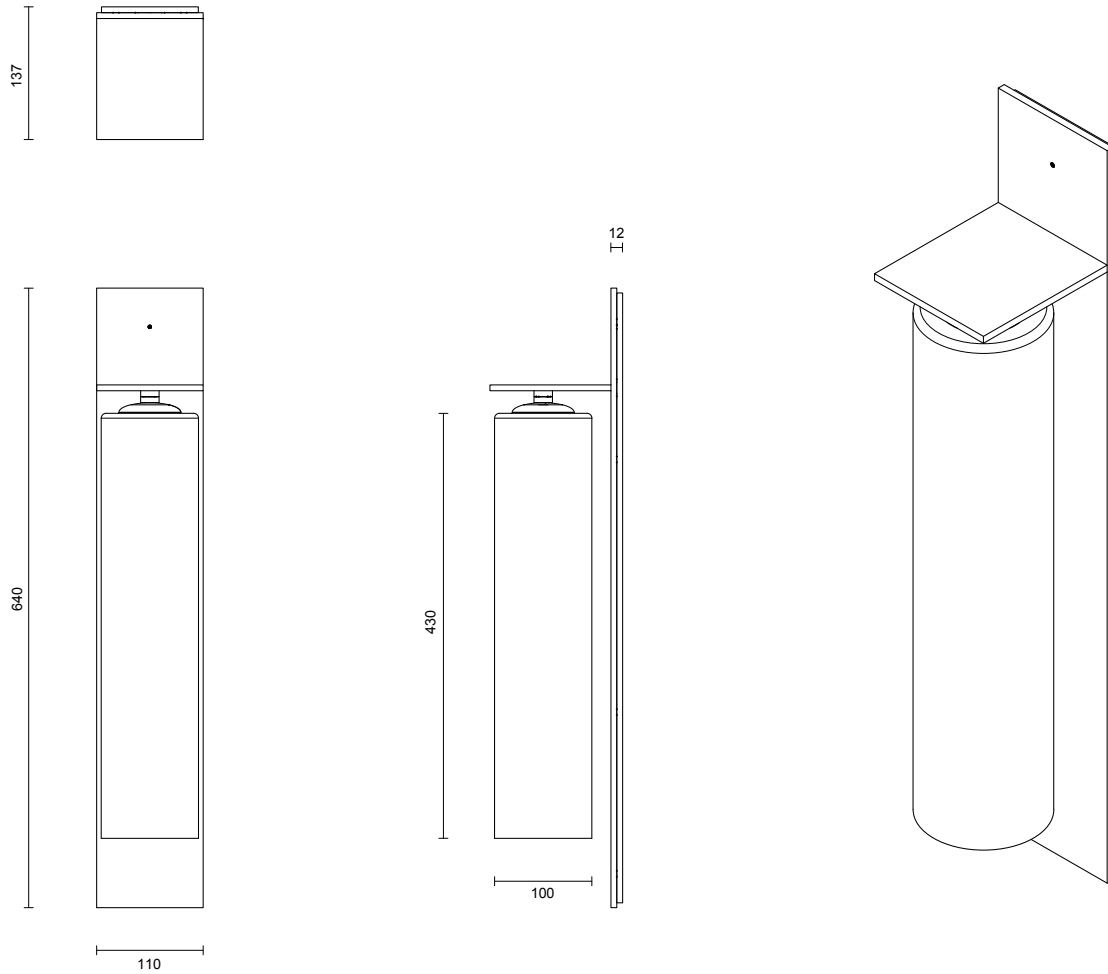

ECLIPSE COLLECTION

TALL WALL SCONCE

ARTICOLOSTUDIOS.COM

23V1

ABOUT ECLIPSE

Referencing a design language of earlier decades, Eclipse resonates with timeless contemporary clarity.

LEAD TIME

6 - 8 weeks

LIGHT SOURCE

12V 6W Constant Current LED Board,
500mA
2700K warm white
400 lumens
Dimmable

INSTALLATION

Supplied with external driver

WEIGHT

5kg

CERTIFICATION

CE/AU

WARRANTY

3 years

FITTING FINISHES

Anodised Black

Custom finishes available by request

SHADE COLOURS

Smoke
2/3 Smoke Frost
Grey
2/3 Grey Frost
2/3 White & Clear
Drunken Emerald