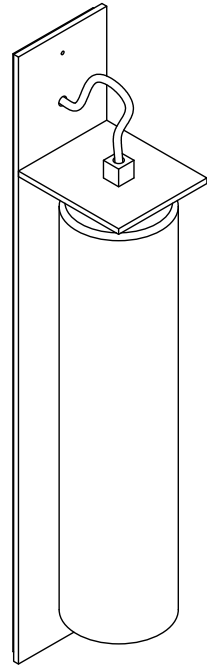

ECLIPSE COLLECTION
TALL WALL SCONCE

ECLIPSE COLLECTION

TALL WALL SCONCE

ARTICOLOSTUDIOS.COM

23V2

ABOUT ECLIPSE

Referencing a design language of earlier decades, Eclipse resonates with timeless contemporary clarity.

LEAD TIME

6 - 8 weeks

LIGHT SOURCE

240V E14 Fancy Round 4W LED
2700K warm white
400 lumens
Dimmable
Lamp included

WEIGHT

7kg

CERTIFICATION

CE/AU

WARRANTY

3 years

FITTING FINISHES

Brass
Mid Bronze
Satin Nickel
Black Electroplate
White Powder Coat
White Powder Coat
with Brass Shelf
White Powder Coat
with Satin Nickel Shelf

SHADE COMBINATIONS

Grey
Smoke
Drunken Emerald
Clear and White
2/3 Smoke Frost
2/3 Grey Frost