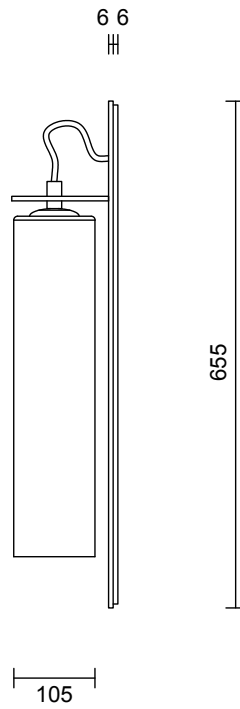

ECLIPSE COLLECTION

TALL WALL SCONCE

ARTICOLOSTUDIOS.COM

23V2

ABOUT ECLIPSE

Referencing a design language of earlier decades, Eclipse resonates with timeless contemporary clarity.

LEAD TIME

6 - 8 weeks

LIGHT SOURCE

240V E14 Fancy Round 4W LED
2700K warm white
400 lumens
Dimmable
Lamp included

WEIGHT

7kg

CERTIFICATION

CE/AU

WARRANTY

3 years

FITTING FINISHES

Brass
Mid Bronze
Satin Nickel
Black Electroplate
White Powder Coat
White Powder Coat
with Brass Shelf
White Powder Coat
with Satin Nickel Shelf

SHADE COMBINATIONS

Grey
Smoke
Drunken Emerald
Clear and White
2/3 Smoke Frost
2/3 Grey Frost

FLEX CORD COLOURS

Black
White
Natural Linen
Mid Grey Linen
Black and White