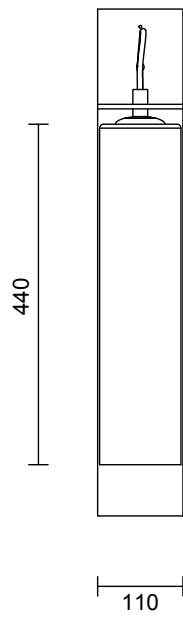

ECLIPSE COLLECTION
TALL WALL SCONCE

ECLIPSE COLLECTION

TALL WALL SCONCE

ARTICOLOSTUDIOS.COM

23V2

ABOUT ECLIPSE

Referencing a design language of earlier decades, Eclipse resonates with timeless contemporary clarity.

LEAD TIME

6 - 8 weeks

LIGHT SOURCE

240V E14 Fancy Round 4W LED
2700K warm white
400 lumens
Dimmable
Lamp included

WEIGHT

7kg

CERTIFICATION

CE/AU

WARRANTY

3 years

FITTING FINISHES

Brass
Mid Bronze
Satin Nickel
Black Electroplate
White Powder Coat
White Powder Coat
with Brass Shelf
White Powder Coat
with Satin Nickel Shelf

SHADE COMBINATIONS

Grey
Smoke
Drunken Emerald
Clear and White
2/3 Smoke Frost
2/3 Grey Frost