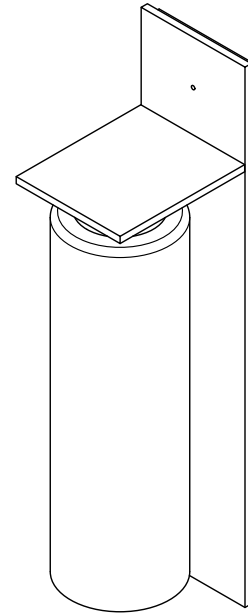

ECLIPSE COLLECTION
SHORT WALL SCONCE

ECLIPSE COLLECTION

SHORT WALL SCONCE

ARTICOLOSTUDIOS.COM

25V1

ABOUT ECLIPSE

Referencing a design language of earlier decades, Eclipse resonates with timeless contemporary clarity.

LEAD TIME

8 - 10 weeks

LIGHT SOURCE

12V 6W Constant Current LED Board,
500mA
2700K warm white
400 lumens
Dimmable

INSTALLATION

Supplied with external driver and
mounting plate to fit 4.0 square Jbox

WEIGHT

9 lb