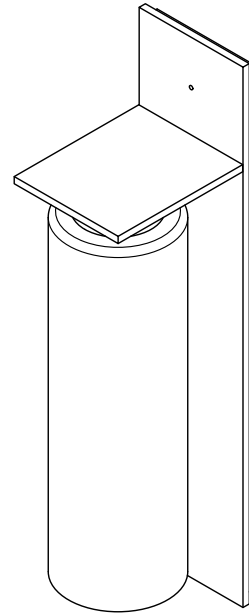

ECLIPSE COLLECTION
SHORT WALL SCONCE

ECLIPSE COLLECTION

SHORT WALL SCONCE

ARTICOLOSTUDIOS.COM

24411

ABOUT ECLIPSE

Referencing a design language of earlier decades, Eclipse resonates with timeless contemporary clarity.

LEAD TIME

8 - 10 weeks

LIGHT SOURCE

12V 6W Constant Current LED Board,
500mA
2700K warm white
400 lumens
Dimmable

INSTALLATION

Supplied with external driver and
mounting plate to fit 4.0 square Jbox

WEIGHT

9 lb