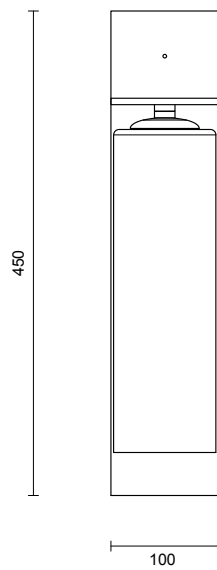

ECLIPSE COLLECTION
SHORT WALL SCONCE

ECLIPSE COLLECTION

SHORT WALL SCONCE

ARTICOLOSTUDIOS.COM

25V1

ABOUT ECLIPSE

Referencing a design language of earlier decades, Eclipse resonates with timeless contemporary clarity.

LEAD TIME

6 - 8 weeks

LIGHT SOURCE

6W LED Board 500mA 11.5Vf,
CC 2700K warm white
400 lumens
Dimmable

INSTALLATION

Supplied with external driver

WEIGHT

4kg