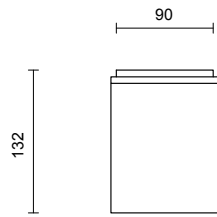

ECLIPSE COLLECTION

SHORT WALL SCONCE

ARTICOLOSTUDIOS.COM

25V1

ABOUT ECLIPSE

Referencing a design language of earlier decades, Eclipse resonates with timeless contemporary clarity.

LEAD TIME

6 - 8 weeks

LIGHT SOURCE

6W LED Board 500mA 11.5Vf,
CC 2700K warm white
400 lumens
Dimmable

INSTALLATION

Supplied with external driver

WEIGHT

4kg

CERTIFICATION

CE/AU

WARRANTY

3 years

FITTING FINISHES

Anodised Black

*Custom finishes available by request

SHADE COLOURS

2/3 Frosted Smoke

2/3 Frosted Grey

2/3 Frosted White and Clear