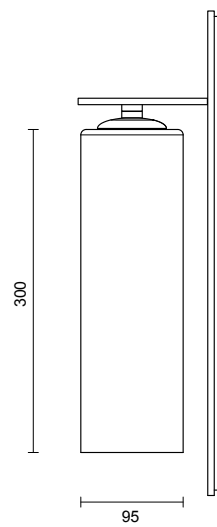

ECLIPSE COLLECTION

SHORT WALL SCONCE

ARTICOLOSTUDIOS.COM

25V1

ABOUT ECLIPSE

Referencing a design language of earlier decades, Eclipse resonates with timeless contemporary clarity.

LEAD TIME

6 - 8 weeks

LIGHT SOURCE

6W LED Board 500mA 11.5Vf,
CC 2700K warm white
400 lumens
Dimmable

INSTALLATION

Supplied with external driver

WEIGHT

4kg

CERTIFICATION

CE/AU

WARRANTY

3 years

FITTING FINISHES

Anodised Black

*Custom finishes available by request

SHADE COLOURS

2/3 Frosted Smoke

2/3 Frosted Grey

2/3 Frosted White and Clear