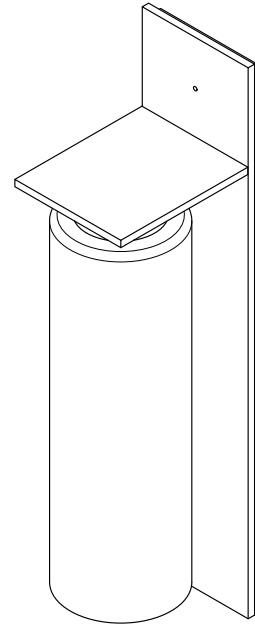

ECLIPSE COLLECTION
SHORT WALL SCONCE

ECLIPSE COLLECTION

SHORT WALL SCONCE

ARTICOLOSTUDIOS.COM

25V1

ABOUT ECLIPSE

Referencing a design language of earlier decades, Eclipse resonates with timeless contemporary clarity.

LEAD TIME

6 - 8 weeks

LIGHT SOURCE

6W LED Board 500mA 11.5Vf,
CC 2700K warm white
400 lumens
Dimmable

INSTALLATION

Supplied with external driver

WEIGHT

4kg