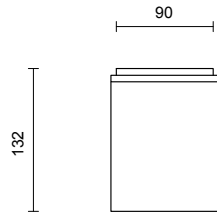

ECLIPSE COLLECTION

SHORT WALL SCONCE

ARTICOLOSTUDIOS.COM

24V1

ABOUT ECLIPSE

Referencing a design language of earlier decades, Eclipse resonates with timeless contemporary clarity.

LEAD TIME

6 - 8 weeks

LIGHT SOURCE

6W LED Board 500mA 11.5Vf,
CC 2700K warm white
400 lumens
Dimmable

INSTALLATION

Supplied with external driver

WEIGHT

4kg

CERTIFICATION

CE/AU

WARRANTY

3 years

FITTING FINISHES

Anodised Black

*Custom finishes available by request

SHADE COLOURS

Smoke
2/3 White & Clear
Clear