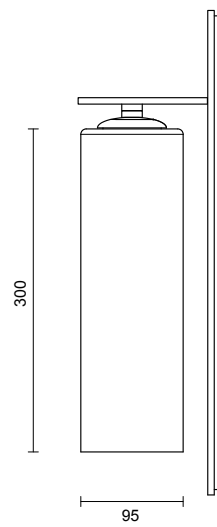

ECLIPSE COLLECTION

SHORT WALL SCONCE

ARTICOLOSTUDIOS.COM

24V1

ABOUT ECLIPSE

Referencing a design language of earlier decades, Eclipse resonates with timeless contemporary clarity.

LEAD TIME

6 - 8 weeks

LIGHT SOURCE

6W LED Board 500mA 11.5Vf,
CC 2700K warm white
400 lumens
Dimmable

INSTALLATION

Supplied with external driver

WEIGHT

4kg

CERTIFICATION

CE/AU

WARRANTY

3 years

FITTING FINISHES

Anodised Black

*Custom finishes available by request

SHADE COLOURS

Smoke
2/3 White & Clear
Clear