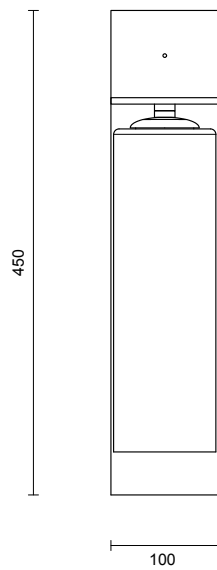

ECLIPSE COLLECTION
SHORT WALL SCONCE

ECLIPSE COLLECTION

SHORT WALL SCONCE

ARTICOLOSTUDIOS.COM

24V1

ABOUT ECLIPSE

Referencing a design language of earlier decades, Eclipse resonates with timeless contemporary clarity.

LEAD TIME

6 - 8 weeks

LIGHT SOURCE

6W LED Board 500mA 11.5Vf,
CC 2700K warm white
400 lumens
Dimmable

INSTALLATION

Supplied with external driver

WEIGHT

4kg