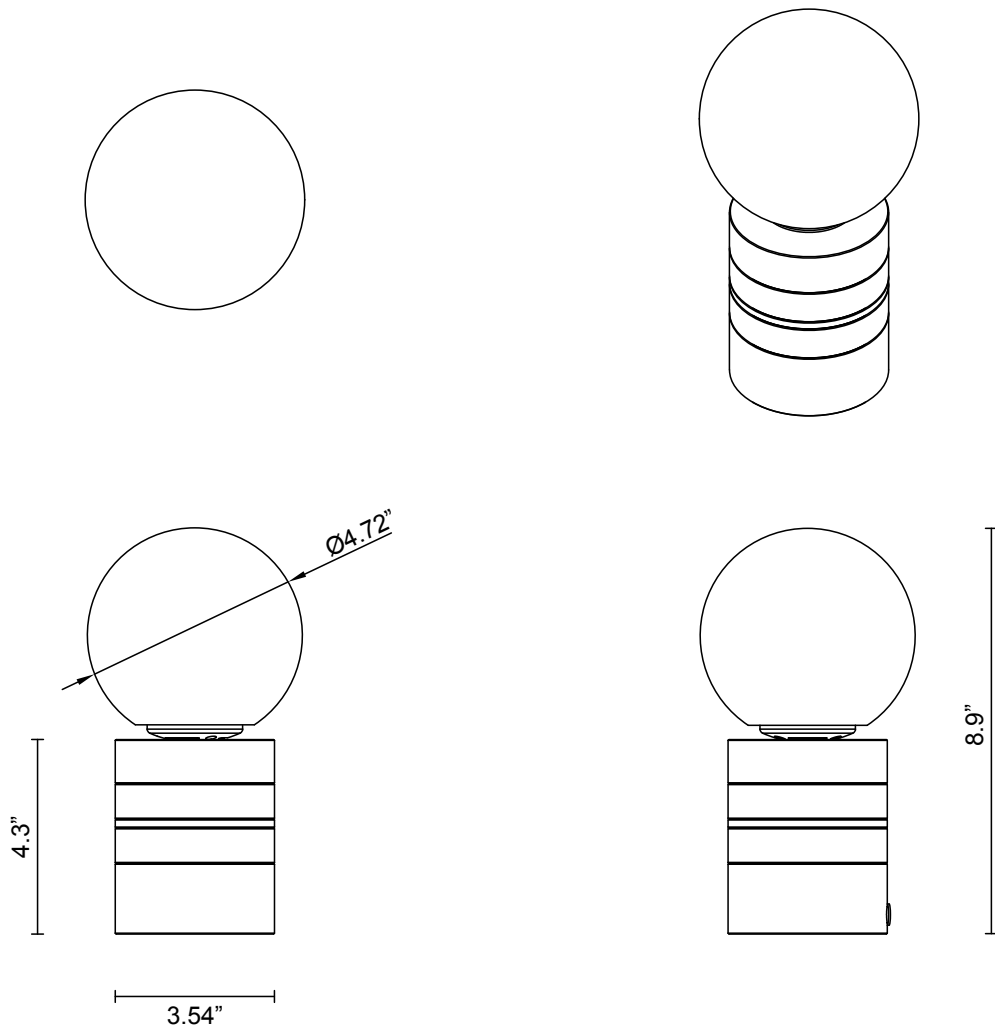

FIZI COLLECTION

ARTICOLOSTUDIOS.COM

TALL TABLE LAMP

24V1

ABOUT FIZI

Fizi's mesmerizing explosion of bubbles are suspended in champagne-like effervescence.

LEAD TIME

8 - 10 weeks

LIGHT SOURCE

120V G9 3.5W LED bipin
2700k warm white
350 lumens
Lamp included

WEIGHT

11.5 lb

CERTIFICATION STANDARD

UL

WARRANTY

3 years

FITTING DESIGN

Short
Tall

FITTING FINISH

Brass
Bronze*
Satin Nickel

*As Bronze is a hand applied finish, the depth of colour will vary

STONE FINISH

Marble
Travertine

FLEX CORD COLOURS

White
Black
Ivory
Natural Linen
Mid Grey Linen