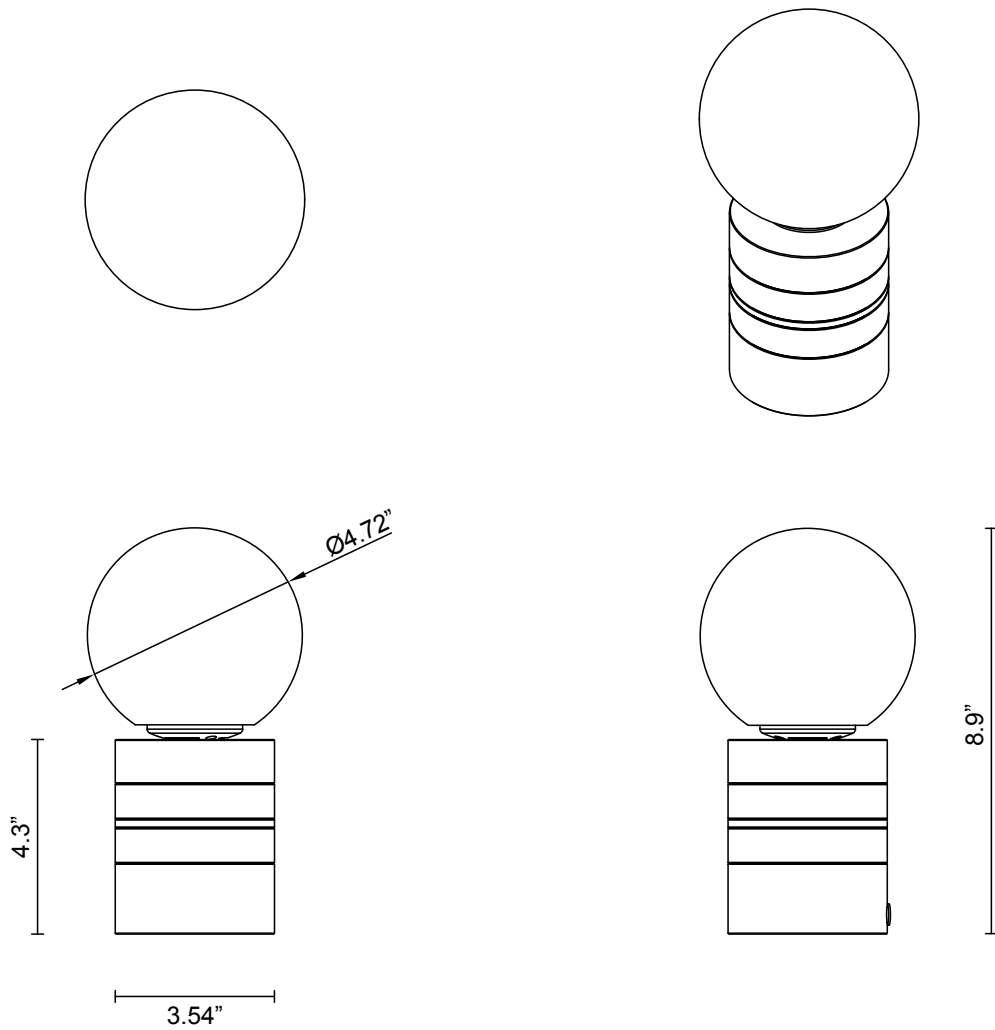

FIZI COLLECTION

ARTICOLOSTUDIOS.COM

TALL TABLE LAMP

23V2

ABOUT FIZI

Fizi's mesmerizing explosion of bubbles are suspended in champagne-like effervescence.

LEAD TIME

8 - 10 weeks

LIGHT SOURCE

120V G9 3.5W LED bipin
2700k warm white
350 lumens
Lamp included

WEIGHT

11.5 lb

CERTIFICATION STANDARD

UL

WARRANTY

3 years

FITTING DESIGN

Short
Tall

FITTING FINISH

Brass
Mid Bronze
Satin Nickel

STONE FINISH

Marble
Travertine

FLEX CORD COLOURS

White
Black
Ivory
Natural Linen
Mid Grey Linen