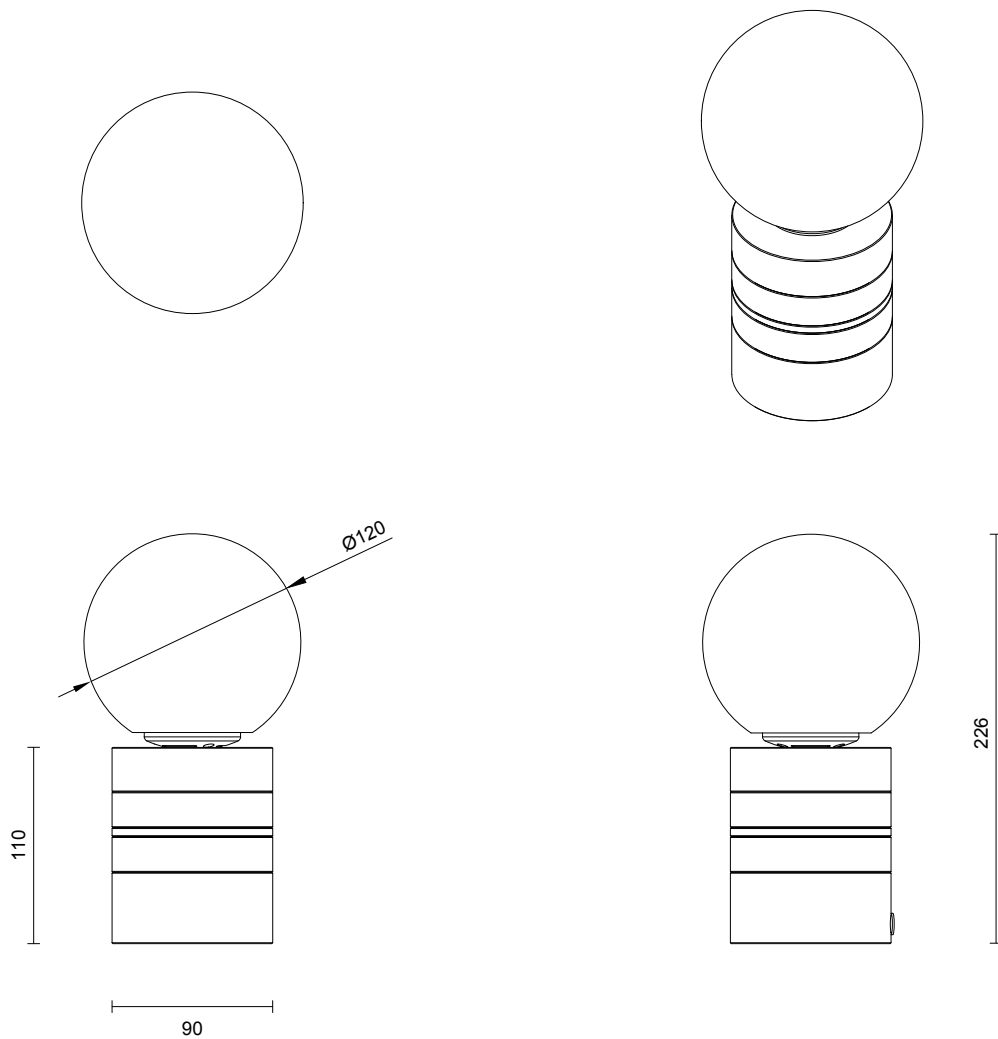

FIZI COLLECTION

ARTICOLOSTUDIOS.COM

TALL TABLE LAMP

23V1

ABOUT FIZI

Fizi's mesmerizing explosion of bubbles are suspended in champagne-like effervescence.

LEAD TIME

6 - 8 weeks

LIGHT SOURCE

240V G9 3.5W LED bipin
2700k warm white
350 lumens

WEIGHT

5kg

CERTIFICATION

CE/AU

WARRANTY

3 years

FITTING DESIGN

Short
Tall

FITTING FINISH

Brass
Mid Bronze
Satin Nickel

STONE FINISH

Marble
Travertine

FLEX CORD COLOURS

White
Black
Natural Linen
Mid Grey Linen
Black and White