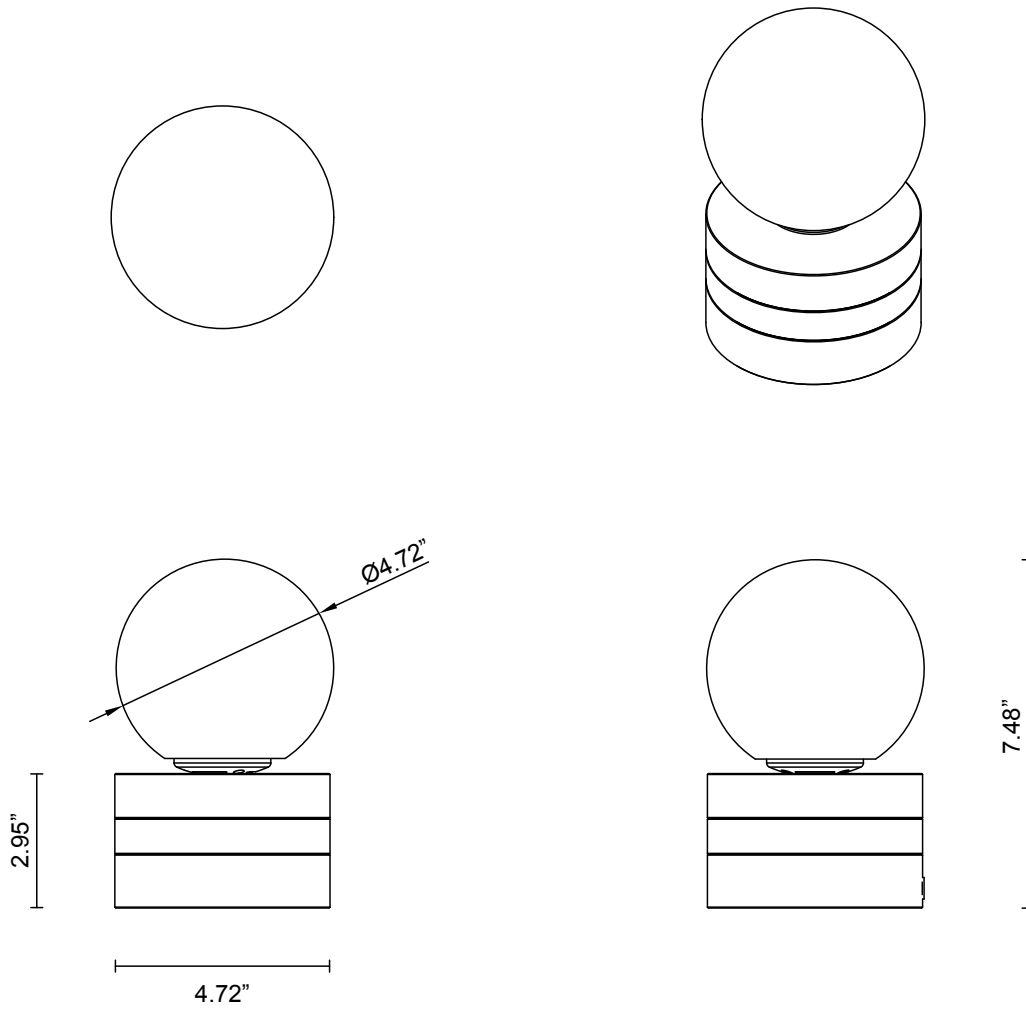

FIZI COLLECTION
SHORT TABLE LAMP

ARTICOLOSTUDIOS.COM

24V1

ABOUT FIZI

Fizi's mesmerizing explosion of bubbles are suspended in champagne-like effervescence.

LEAD TIME

8 - 10 weeks

LIGHT SOURCE

120V G9 3.5W LED bipin
2700k warm white
350 lumens
Lamp included

WEIGHT

13.3 lb

CERTIFICATION STANDARD

UL

WARRANTY

3 years

FITTING DESIGN

Short
Tall

FITTING FINISH

Brass
Bronze*
Satin Nickel

*As Bronze is a hand applied finish, the depth of colour will vary

STONE FINISH

Marble
Travertine

FLEX CORD COLOURS

White
Black
Ivory
Natural Linen
Mid Grey Linen