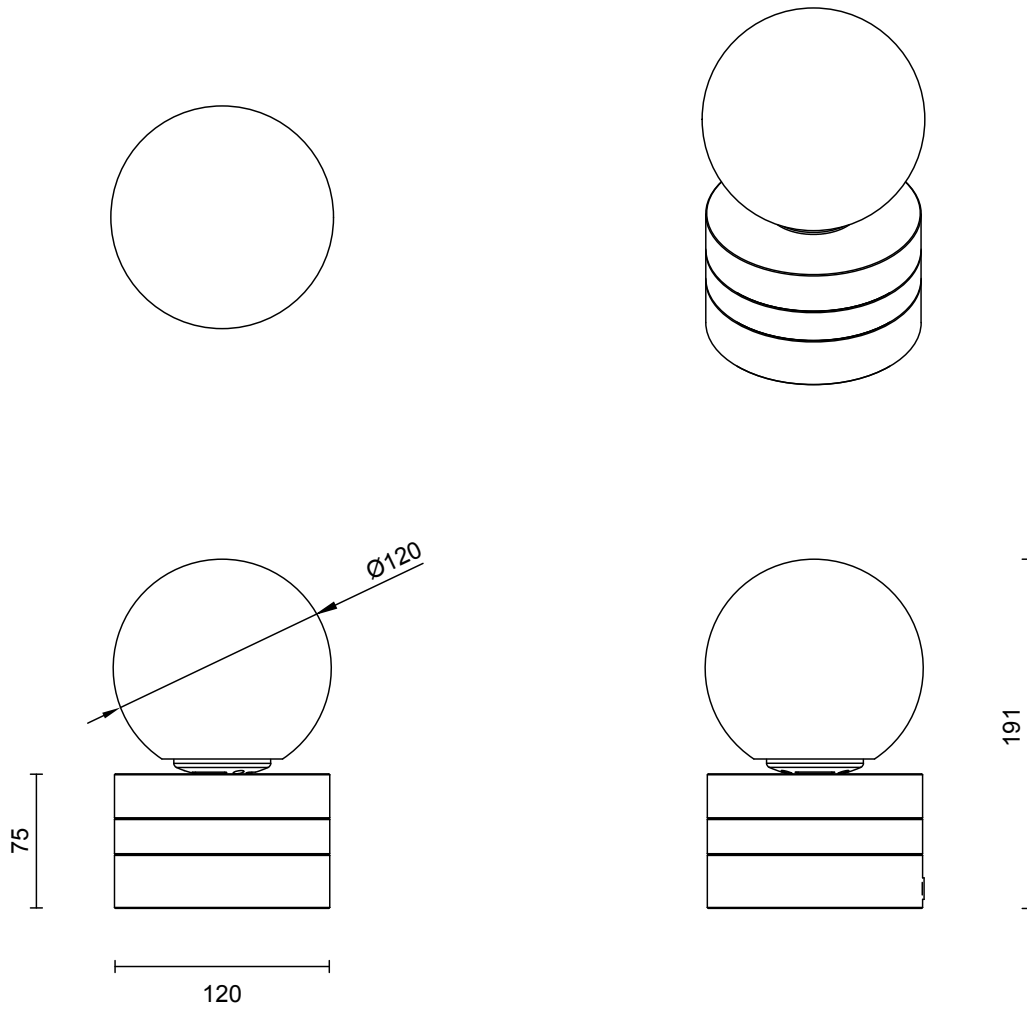

FIZI COLLECTION
SHORT TABLE LAMP

ARTICOLOSTUDIOS.COM

24V1

ABOUT FIZI

Fizi's mesmerizing explosion of bubbles are suspended in champagne-like effervescence.

LEAD TIME

6 - 8 weeks

LIGHT SOURCE

240V G9 3.5W LED bipin
2700k warm white
350 lumens

WEIGHT

6kg

CERTIFICATION

CE/AU

WARRANTY

3 years

FITTING DESIGN

Short
Tall

FITTING FINISH

Brass
Bronze*
Satin Nickel

* As Bronze is a hand applied finish the depth of colour will vary

STONE FINISH

Marble
Travertine

FLEX CORD COLOURS

White
Black
Natural Linen
Mid Grey Linen
Black and White