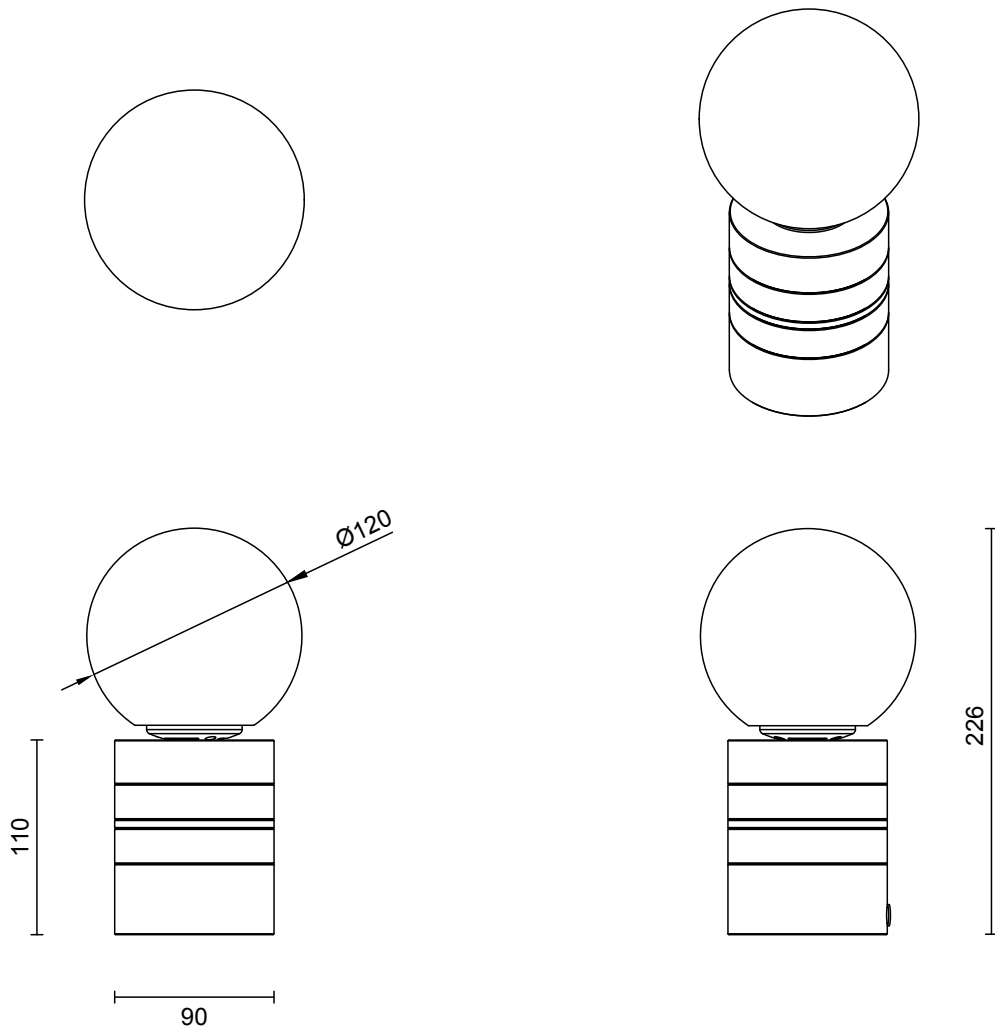

TALL TABLE LAMP

24V1

ABOUT FIZI

Fizi's mesmerizing explosion of bubbles are suspended in champagne-like effervescence.

LEAD TIME

6 - 8 weeks

LIGHT SOURCE

240V G9 3.5W LED bipin
2700k warm white
350 lumens

WEIGHT

5kg

CERTIFICATION

CE/AU

WARRANTY

3 years

FITTING DESIGN

Short
Tall

FITTING FINISH

Brass
Bronze*
Satin Nickel

* As Bronze is a hand applied finish the depth of colour will vary

STONE FINISH

Marble
Travertine

FLEX CORD COLOURS

White
Black
Natural Linen
Mid Grey Linen
Black and White