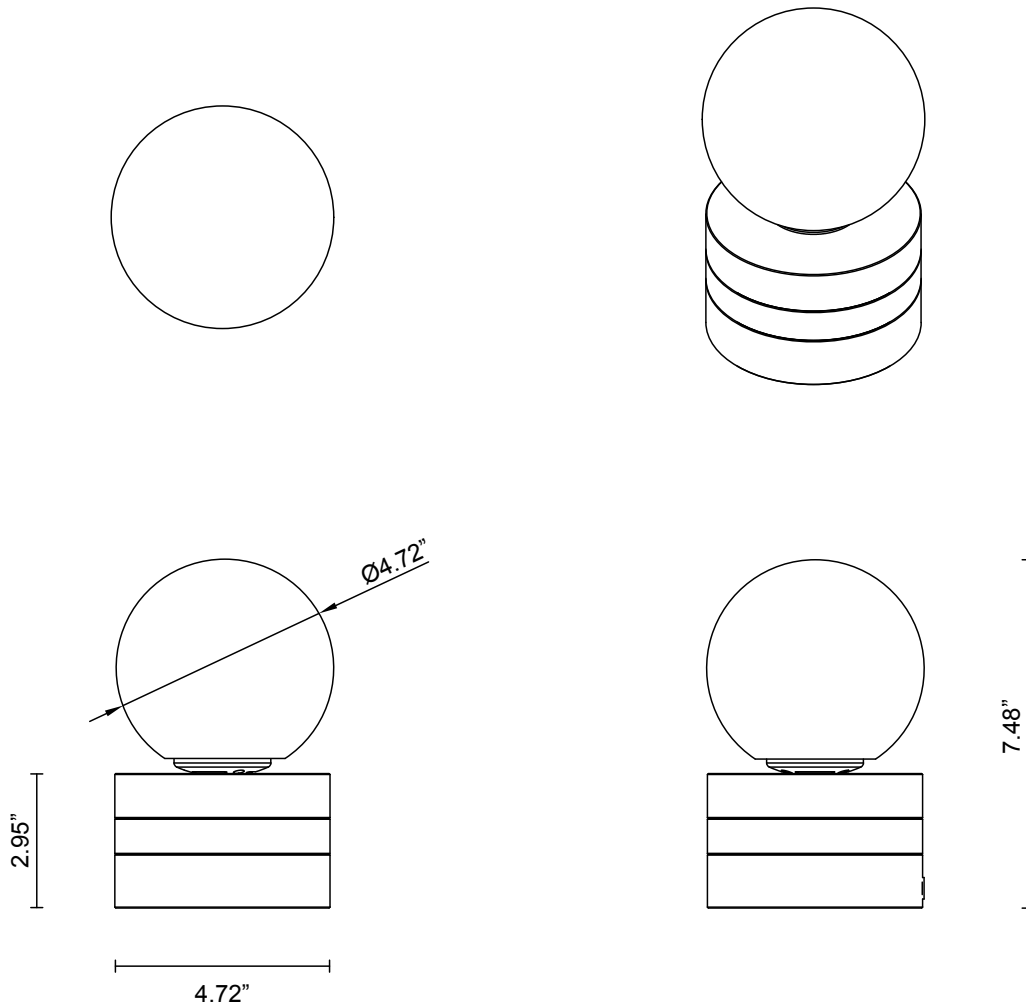

FIZI COLLECTION
SHORT TABLE LAMP

ARTICOLOSTUDIOS.COM

2441

ABOUT FIZI

Fizi's mesmerizing explosion of bubbles are suspended in champagne-like effervescence.

LEAD TIME

8 - 10 weeks

LIGHT SOURCE

120V G9 3.5W LED bipin
2700k warm white
350 lumens
Lamp included

WEIGHT

13.3 lb

CERTIFICATION STANDARD

UL

WARRANTY

3 years

FITTING DESIGN

Short
Tall

FITTING FINISH

Brass
Bronze*
Satin Nickel

*As Bronze is a hand applied finish, the depth of colour will vary

STONE FINISH

Marble
Travertine

FLEX CORD COLOURS

White
Black
Ivory
Natural Linen
Mid Grey Linen