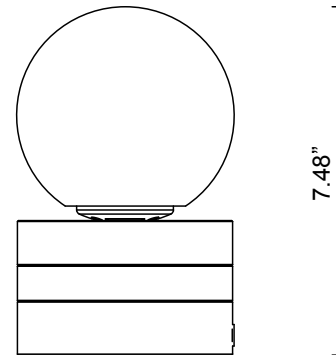

FIZI COLLECTION

ARTICOLOSTUDIOS.COM

SHORT TABLE LAMP

23V2

ABOUT FIZI

Fizi's mesmerizing explosion of bubbles are suspended in champagne-like effervescence.

LEAD TIME

8 - 10 weeks

LIGHT SOURCE

120V G9 3.5W LED bipin
2700k warm white
350 lumens
Lamp included

WEIGHT

13.3 lb

CERTIFICATION STANDARD

UL

WARRANTY

3 years

FITTING DESIGN

Short
Tall

FITTING FINISH

Brass
Mid Bronze
Satin Nickel

STONE FINISH

Marble
Travertine

FLEX CORD COLOURS

White
Black
Ivory
Natural Linen
Mid Grey Linen