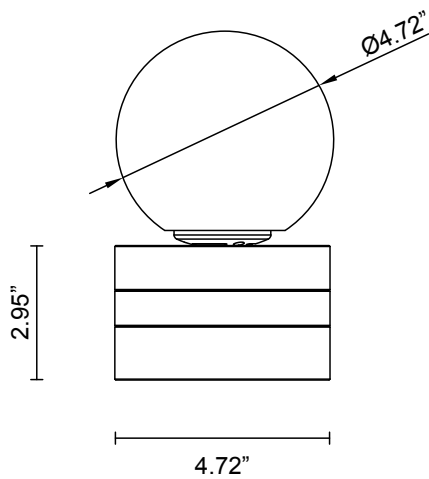

FIZI COLLECTION

ARTICOLOSTUDIOS.COM

SHORT TABLE LAMP

23V2

ABOUT FIZI

Fizi's mesmerizing explosion of bubbles are suspended in champagne-like effervescence.

LEAD TIME

8 - 10 weeks

LIGHT SOURCE

120V G9 3.5W LED bipin
2700k warm white
350 lumens
Lamp included

WEIGHT

13.3 lb

CERTIFICATION STANDARD

UL

WARRANTY

3 years

FITTING DESIGN

Short
Tall

FITTING FINISH

Brass
Mid Bronze
Satin Nickel

STONE FINISH

Marble
Travertine

FLEX CORD COLOURS

White
Black
Ivory
Natural Linen
Mid Grey Linen