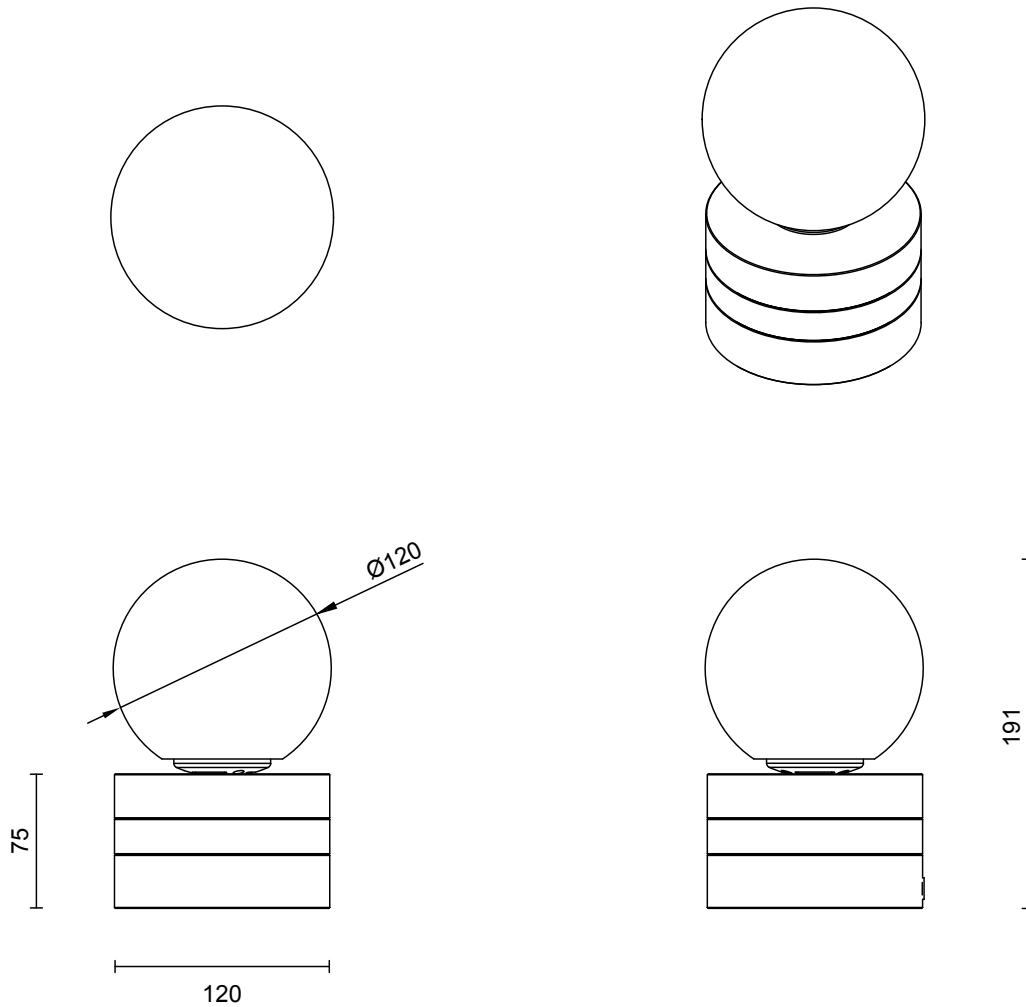

FIZI COLLECTION
SHORT TABLE LAMP

ARTICOLOSTUDIOS.COM

24V1

ABOUT FIZI

Fizi's mesmerizing explosion of bubbles are suspended in champagne-like effervescence.

LEAD TIME

6 - 8 weeks

LIGHT SOURCE

240V G9 3.5W LED bipin
2700k warm white
350 lumens

WEIGHT

6kg

CERTIFICATION

CE/AU

WARRANTY

3 years

FITTING DESIGN

Short
Tall

FITTING FINISH

Brass
Bronze*
Satin Nickel

* As Bronze is a hand applied finish the depth of colour will vary

STONE FINISH

Marble
Travertine

FLEX CORD COLOURS

White
Black
Natural Linen
Mid Grey Linen
Black and White