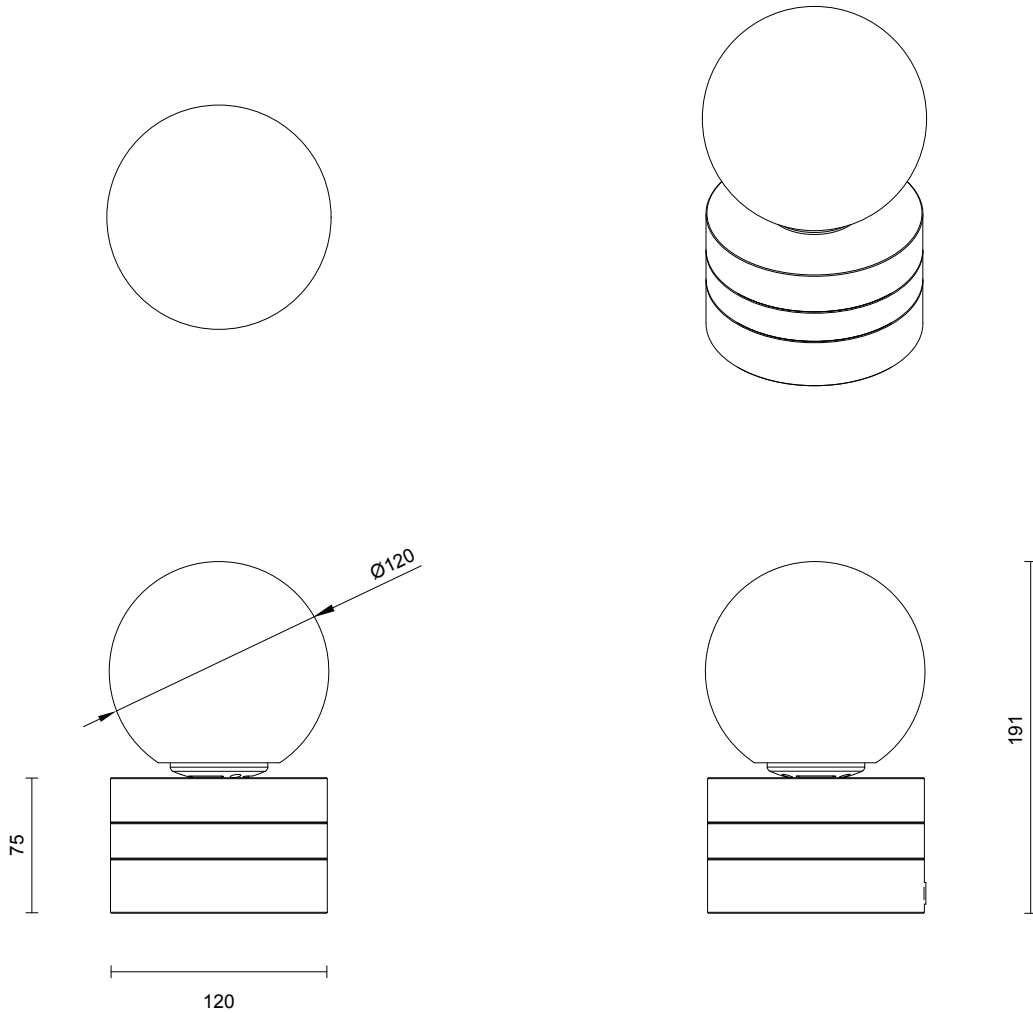

FIZI COLLECTION
SHORT TABLE LAMP

ARTICOLOSTUDIOS.COM

23V1

ABOUT FIZI

Fizi's mesmerizing explosion of bubbles are suspended in champagne-like effervescence.

LEAD TIME

6 - 8 weeks

LIGHT SOURCE

240V G9 3.5W LED bipin
2700k warm white
350 lumens

WEIGHT

6kg

CERTIFICATION

CE/AU

WARRANTY

3 years

FITTING DESIGN

Short
Tall

FITTING FINISH

Brass
Mid Bronze
Satin Nickel

STONE FINISH

Marble
Travertine

FLEX CORD COLOURS

White
Black
Natural Linen
Mid Grey Linen
Black and White