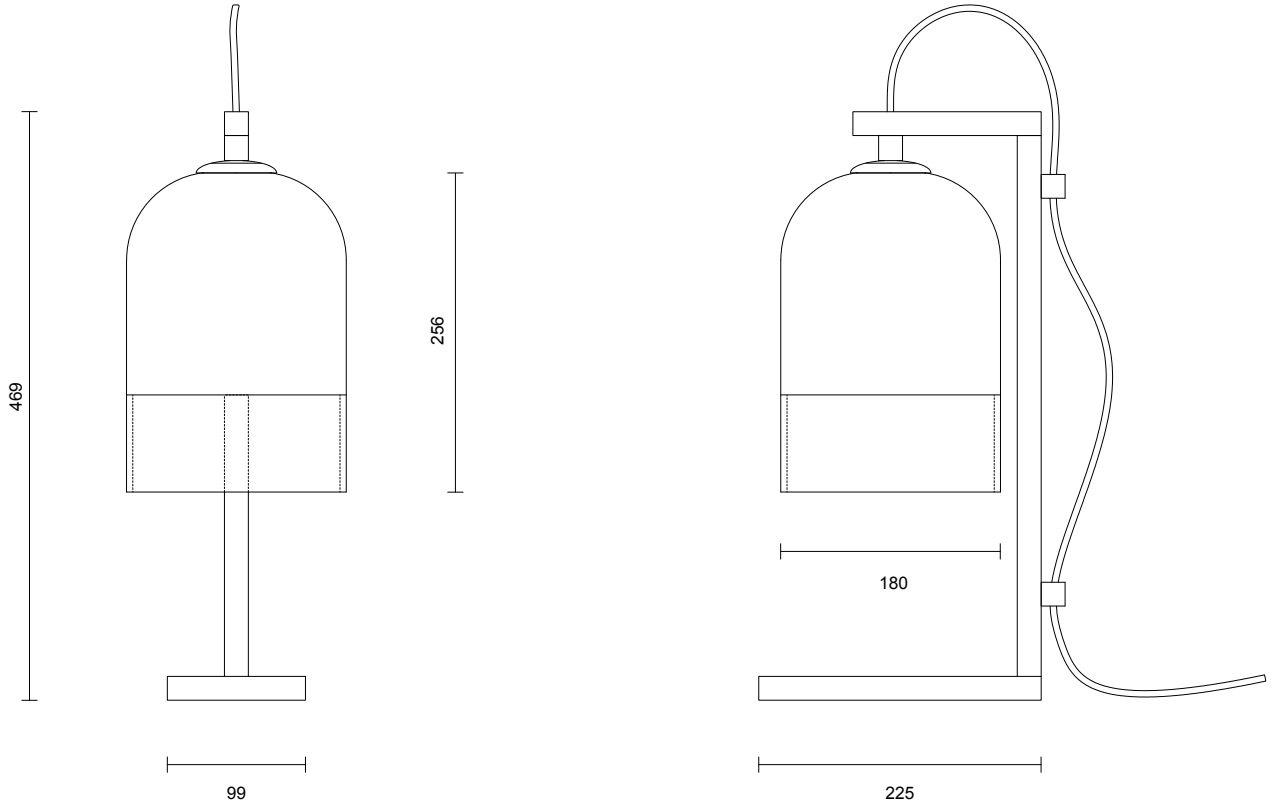

INDI COLLECTION

TABLE LAMP

SPECIFICATION SHEET

AUSTRALIA / INTERNATIONAL

IN_TL_AU_22V1

ABOUT INDI

Artisans hands move gracefully; weaving lineal lines with considered precision to create the intrinsic Indi Collection. The textured weaving gives a tactile physicality achieved through careful craftsmanship. Indi is a celebration of historic handicrafts meeting contemporary design and modernisation.

* All weave colours available individually or in a 2/3 split combination.

LEAD TIME

6 - 8 weeks

LIGHT SOURCE

240V E14 Fancy Round 4W LED
2700K warm white
400 lumens
Lamp included

WEIGHT

6kg

CERTIFICATION

CE/AU

WARRANTY

3 years

FITTING FINISHES

Brass
Black Ace Powder Coat
White Powder Coat
Graphite Powder Coat

SHADE COLOURS

Clear
Smoke

WEAVE COLOURS*

Black
Natural
Sand
White
Teal
Olive

FLEX CORD COLOURS

Black
White
Natural Linen
Mid Grey Linen
Black and White