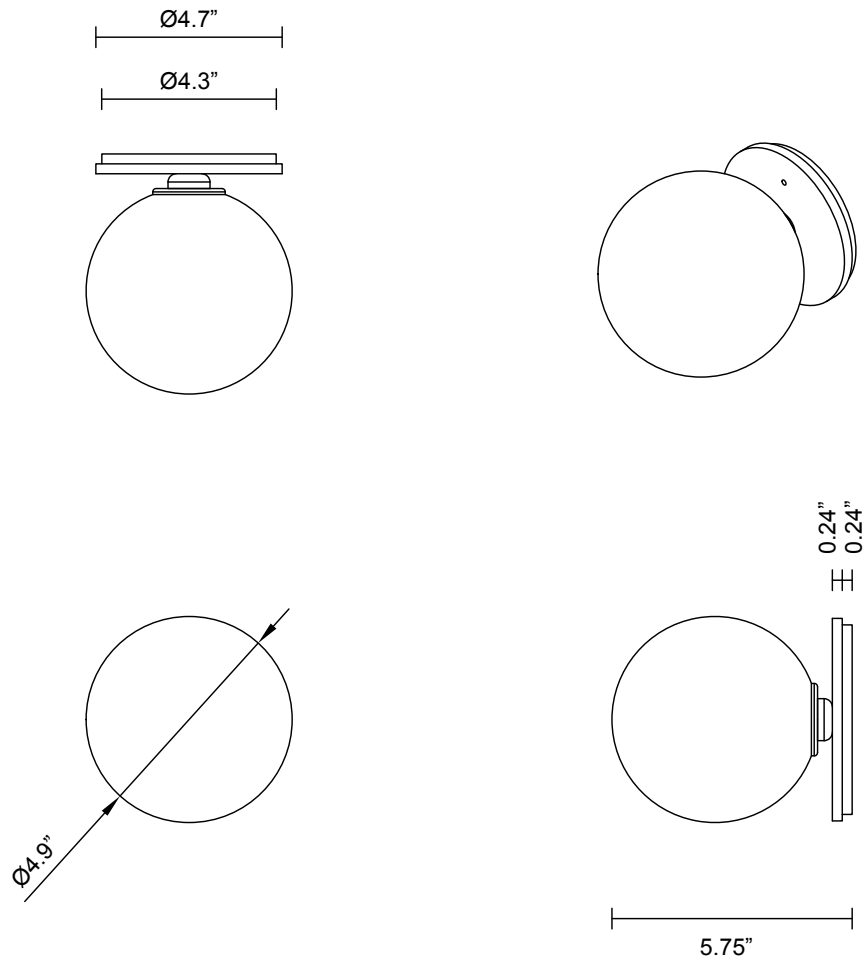

SCANDI COLLECTION
ROUND WALL SCONCE

ARTICOLOSTUDIOS.COM

24V1

ABOUT SCANDI

Scandi evokes a Nordic sensibility through a quiet, refined simplicity.

LEAD TIME

8 - 10 weeks

LIGHT SOURCE

12V G4 2.5W LED bipin
2700k warm white
250 lumens
Dimmable
Lamp included

INSTALLATION

Supplied with external driver and mounting plate to fit 4.0 square Jbox

WEIGHT

4 lb

CERTIFICATION STANDARD

UL

WARRANTY

3 years

FITTING DESIGN

Flat
Kick
Round

FITTING FINISH

Brass
Bronze*
Satin Nickel
Black Electroplate
White Powder Coat
Black Powder Coat

*As Bronze is a hand applied finish, the depth of colour will vary

SHADE COLOURS

Smoke