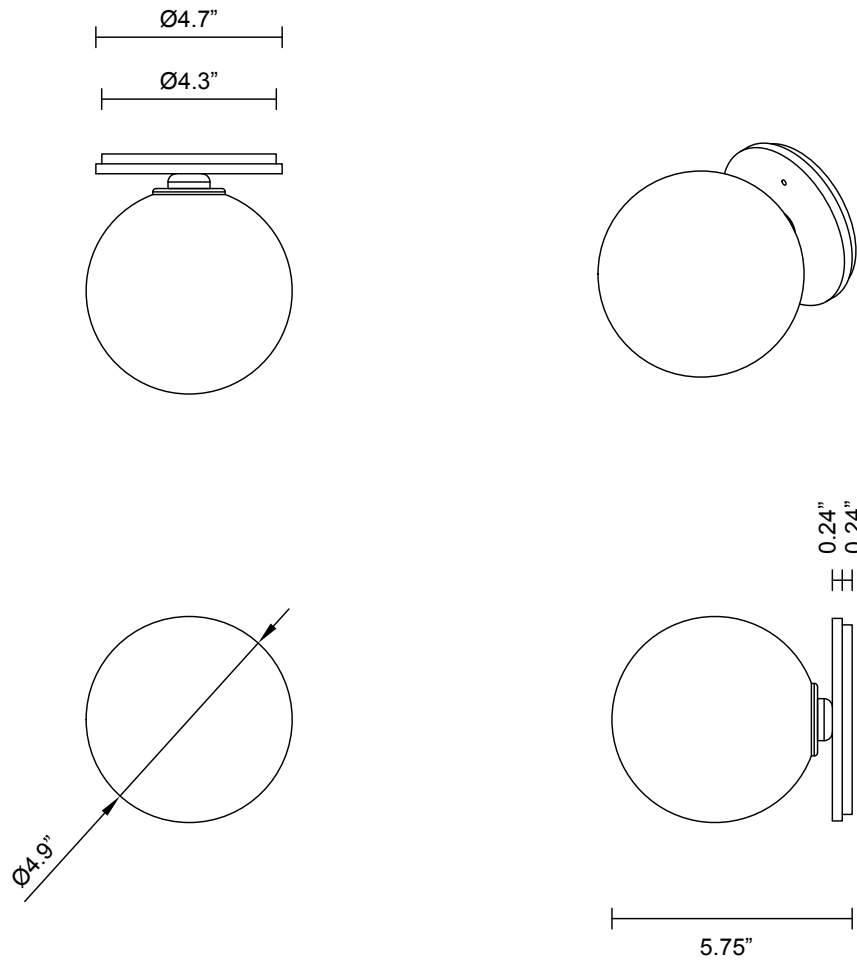

SCANDI COLLECTION
ROUND WALL SCONCE

SCANDI COLLECTION
ROUND WALL SCONCE

ARTICOLOSTUDIOS.COM

23V3

ABOUT SCANDI

Scandi evokes a Nordic sensibility through a quiet, refined simplicity.

LEAD TIME

8 - 10 weeks

LIGHT SOURCE

12V G4 2.5W LED bipin
2700k warm white
250 lumens
Dimmable
Lamp included

INSTALLATION

Supplied with external driver and mounting plate to fit 4.0 square Jbox

WEIGHT

4 lb

CERTIFICATION STANDARD

UL

WARRANTY

3 years

FITTING DESIGN

Flat
Kick
Round

FITTING FINISH

Brass
Mid Bronze
Satin Nickel
Black Electroplate
White Powder Coat
Black Powder Coat

SHADE COLOURS

Smoke