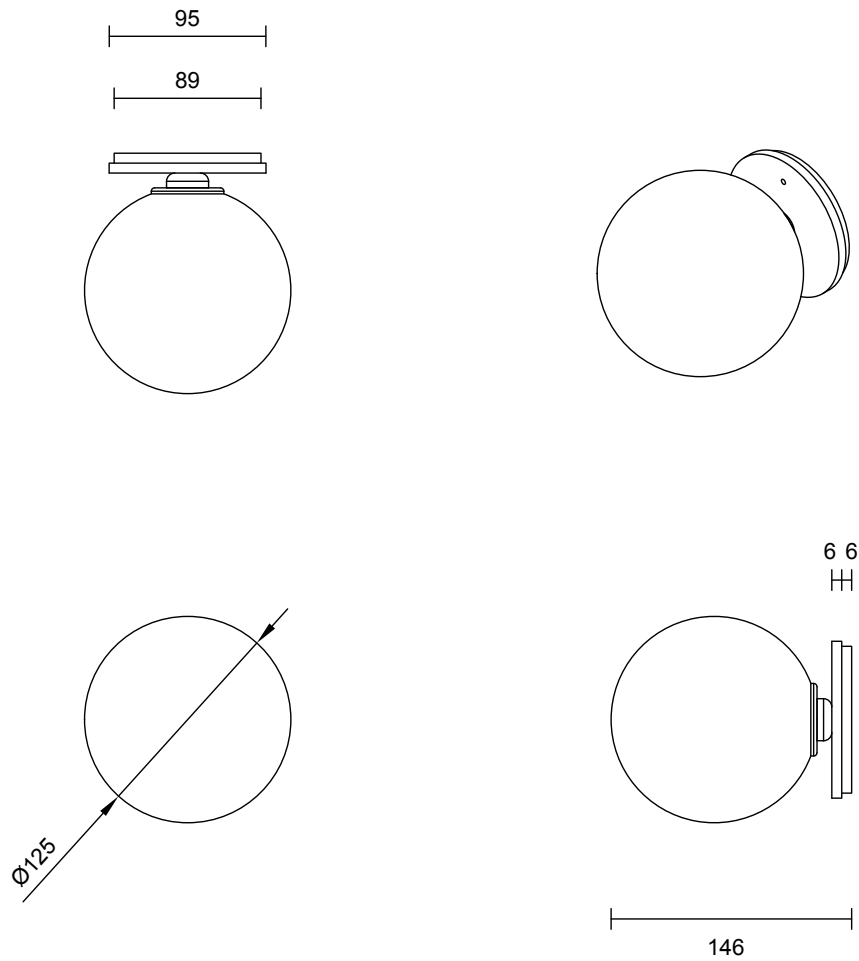

SCANDI COLLECTION
ROUND WALL SCONCE

SCANDI COLLECTION
ROUND WALL SCONCE

ARTICOLOSTUDIOS.COM

24V1

ABOUT SCANDI

Scandi evokes a Nordic sensibility through a quiet, refined simplicity.

LEAD TIME

6 - 8 weeks

LIGHT SOURCE

12V G4 2.5W LED bi-pin
2700k warm white
250 lumens
Dimmable
Lamp included

INSTALLATION

Supplied with external driver

WEIGHT

2kg

CERTIFICATION

CE/AU