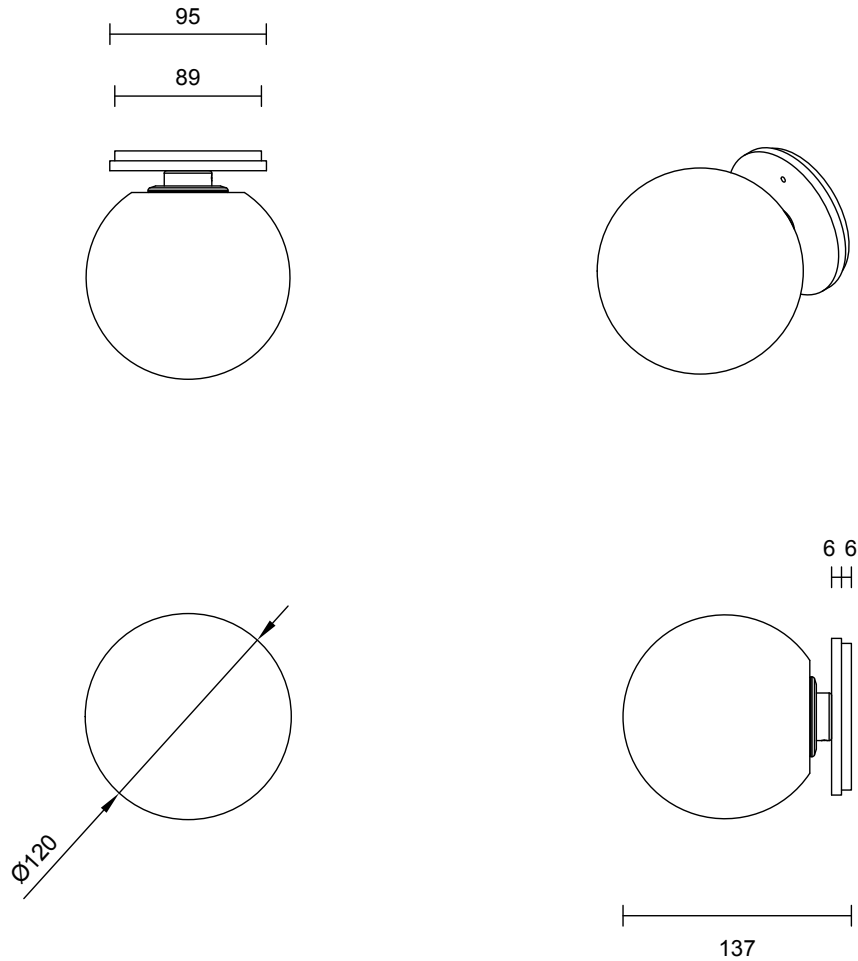

SCANDI COLLECTION
ROUND WALL SCONCE

SCANDI COLLECTION
ROUND WALL SCONCE

ARTICOLOSTUDIOS.COM

23V2

ABOUT SCANDI

Scandi evokes a Nordic sensibility through a quiet, refined simplicity.

LEAD TIME

6 - 8 weeks

LIGHT SOURCE

12V G4 2W LED bipin
2700k warm white
200 lumens
Dimmable
Lamp included

INSTALLATION

Supplied with external driver

WEIGHT

2kg

CERTIFICATION

CE/AU

WARRANTY

3 years

FITTING DESIGN

Flat
Kick
Round

FITTING FINISH

Brass
Mid Bronze
Satin Nickel
Black Electroplate
White Powder Coat
Black Powder Coat

SHADE COLOURS

Smoke