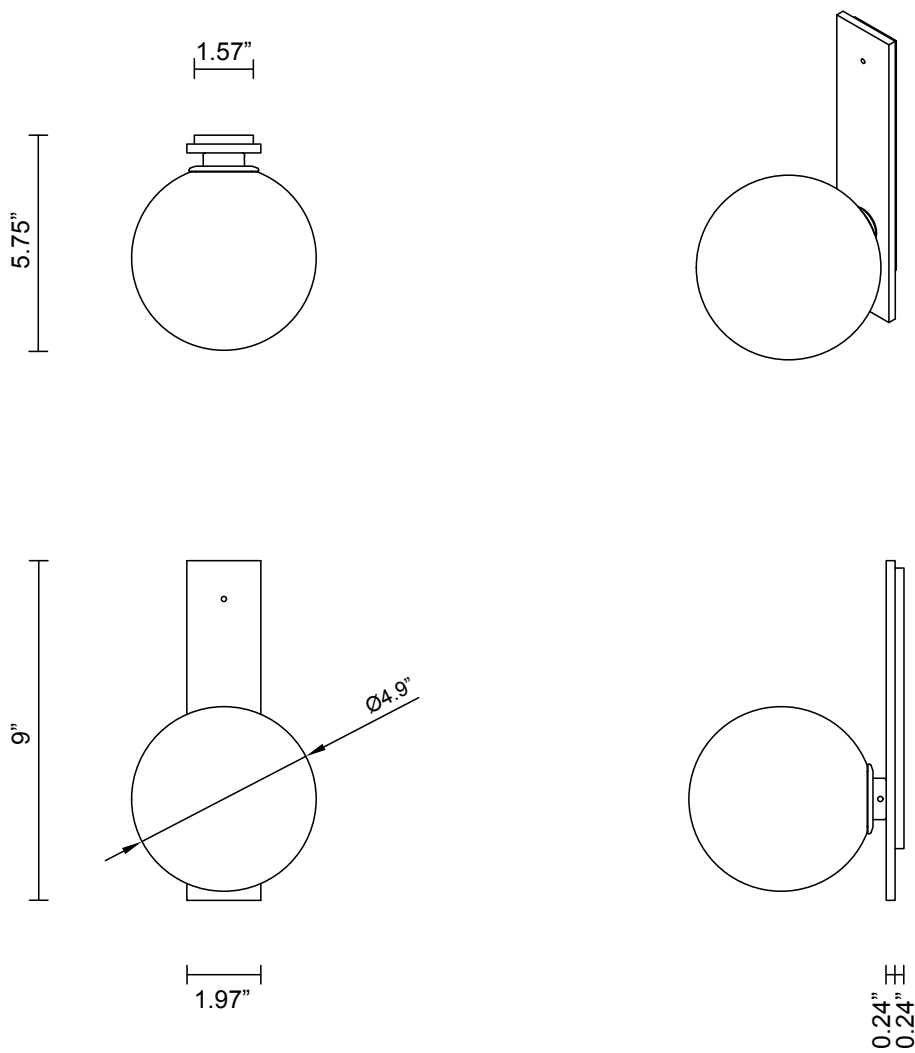

SCANDI COLLECTION

ARTICOLOSTUDIOS.COM

FLAT WALL SCONCE

23V3

ABOUT SCANDI

Scandi evokes a Nordic sensibility through a quiet, refined simplicity.

LEAD TIME

8 - 10 weeks

LIGHT SOURCE

12V G4 2.5W LED bipin

2700k warm white

250 lumens

Dimmable

Lamp included

INSTALLATION

Supplied with external driver and mounting plate to fit 4.0 square Jbox

WEIGHT

4 lb

CERTIFICATION STANDARD

UL

WARRANTY

3 years

FITTING DESIGN

Flat

Kick

Round

FITTING FINISH

Brass

Mid Bronze

Satin Nickel

Black Electroplate

White Powder Coat

Black Powder Coat

SHADE COLOURS

Smoke