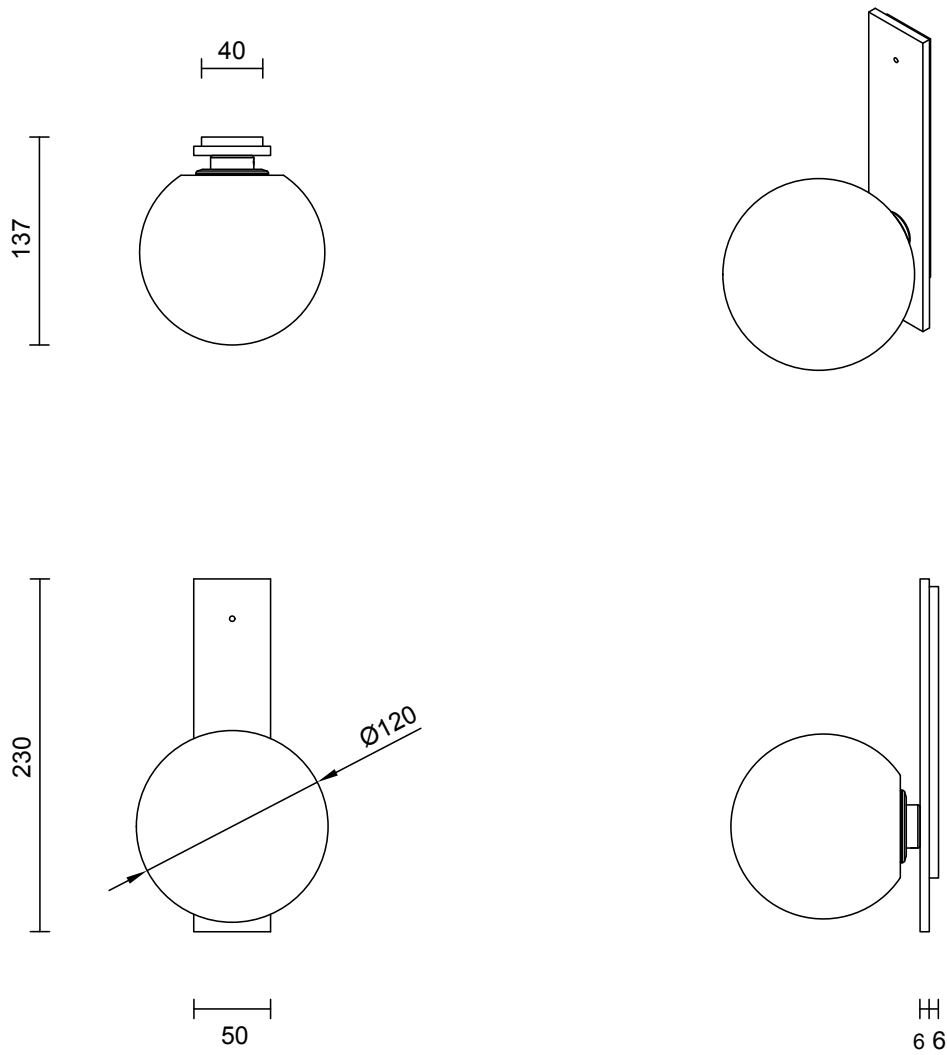

SCANDI COLLECTION

ARTICOLOSTUDIOS.COM

FLAT WALL SCONCE

23V2

ABOUT SCANDI

Scandi evokes a Nordic sensibility through a quiet, refined simplicity.

LEAD TIME

6 - 8 weeks

LIGHT SOURCE

12V G4 2W LED bipin
2700k warm white
200 lumens
Dimmable
Lamp included

INSTALLATION

Supplied with external driver

WEIGHT

2kg

CERTIFICATION

CE/AU

WARRANTY

3 years

FITTING DESIGN

Flat
Kick
Round

FITTING FINISH

Brass
Mid Bronze
Satin Nickel
Black Electroplate
White Powder Coat
Black Powder Coat

SHADE COLOURS

Smoke