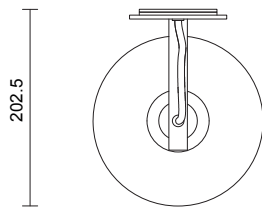

MONI COLLECTION

ARTICOLOSTUDIOS.COM

WALL SCONCE

100