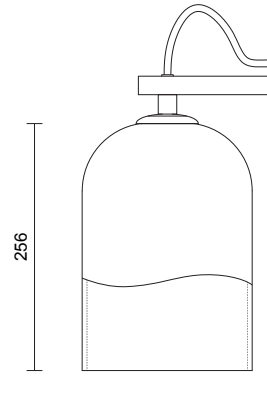

256

23V1

ABOUT MONI

Moni is defined by its fluid form created using a handcrafted artisanal technique refined over generations.

LEAD TIME

6 - 8 weeks

LIGHT SOURCE

240V E14 Fancy Round 4W LED

2700K warm white

400 lumens

Dimmable

Lamp included

WEIGHT

4kg

CERTIFICATION

CE/AU

WARRANTY

3 years

FITTING FINISHES

Black Electroplate

White Powder Coat

White Powder Coat with Brass Arm

Graphite Powder Coat

SHADE COLOURS

Clear and White

FLEX CORD COLOURS

Black

White

Natural Linen

Mid Grey Linen

Black and White