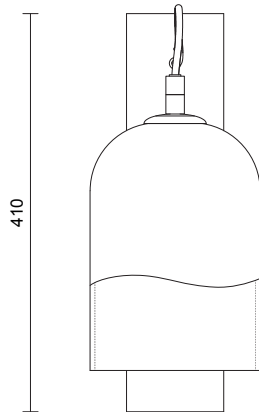

MONI COLLECTION

ARTICOLOSTUDIOS.COM

WALL SCONCE

100

410

180

256

23V1

ABOUT MONI

Moni is defined by its fluid form created using a handcrafted artisanal technique refined over generations.

LEAD TIME

6 - 8 weeks

LIGHT SOURCE

240V E14 Fancy Round 4W LED

2700K warm white

400 lumens

Dimmable

Lamp included

WEIGHT

4kg

CERTIFICATION

CE/AU

WARRANTY

3 years

FITTING FINISHES

Black Electroplate

White Powder Coat

White Powder Coat with Brass Arm

Graphite Powder Coat

SHADE COLOURS

Clear and White

FLEX CORD COLOURS

Black

White

Natural Linen

Mid Grey Linen

Black and White