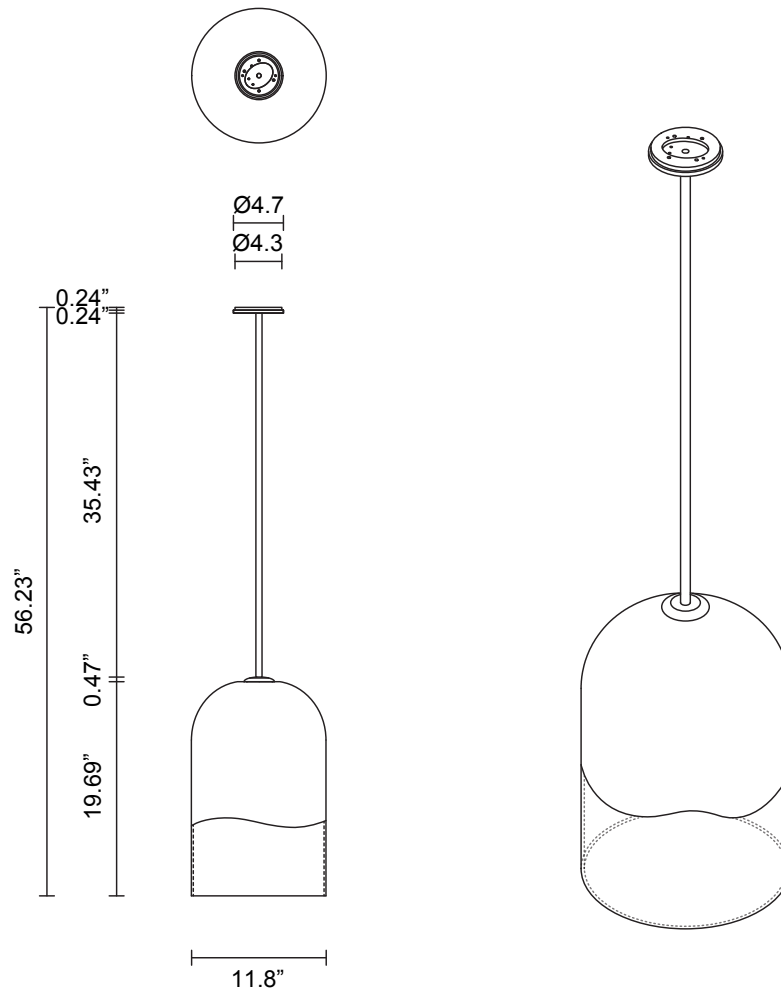

MONI COLLECTION
EXTRA LARGE PENDANT

ARTICOLOSTUDIOS.COM

24V2

ABOUT MONI

Moni is defined by its fluid form created using a handcrafted artisanal technique refined over generations.

LEAD TIME

8 - 10 weeks

LIGHT SOURCE

120V E26 9W LED
2700k warm white
800 lumens
Dimmable
Lamp included

INSTALLATION

Supplied with mounting plate to fit
4.0 square Jbox

ROD LENGTH

Rod lengths range between 15.75"
(400mm) - 63" (1600mm), in
increments of 3.94" (100mm).

WEIGHT

17.6 lb

FITTING FINISHES

Brass
Bronze*
Satin Nickel
Black Electroplate
White Powder Coat
Black Powder Coat

*As Bronze is a hand applied finish,
the depth of colour will vary

SHADE COLOURS

Clear and White

CERTIFICATION STANDARD

UL

WARRANTY

3 years