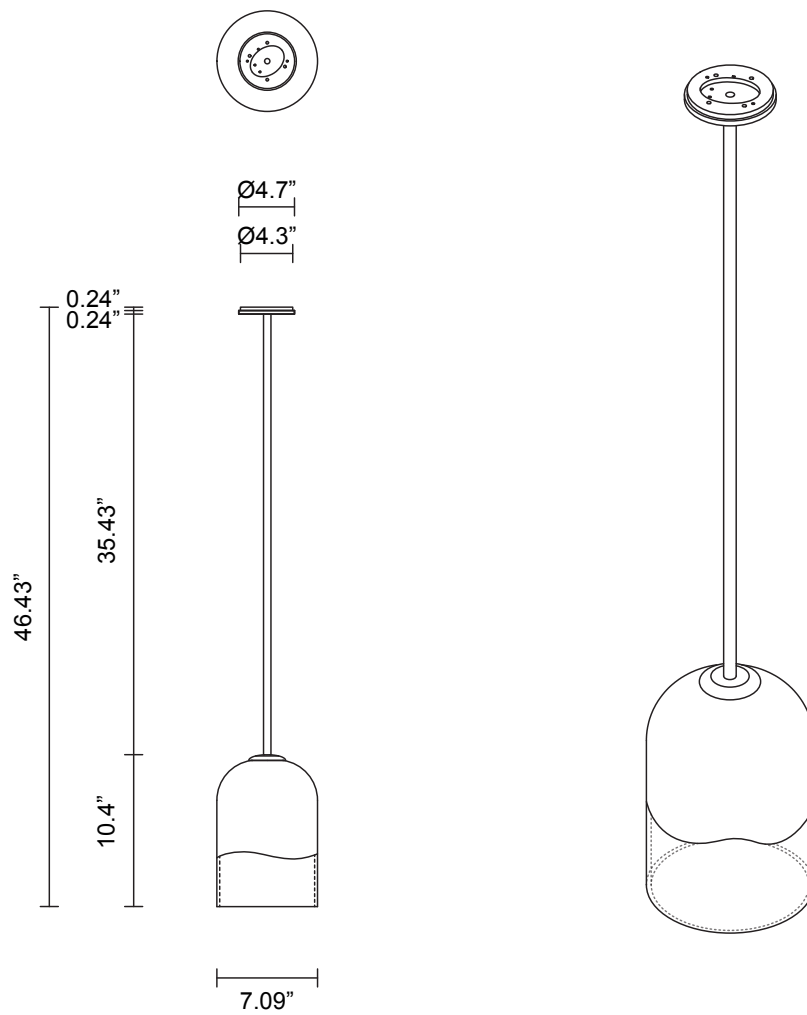

MONI COLLECTION
PENDANT

MONI COLLECTION

PENDANT

ARTICOLOSTUDIOS.COM

24V2

ABOUT MONI

Moni is defined by its fluid form created using a handcrafted artisanal technique refined over generations.

LEAD TIME

8 - 10 weeks

LIGHT SOURCE

120V E12 4W LED
2700k warm white
350 lumens
Dimmable
Lamp included

INSTALLATION

Supplied with mounting plate to fit
4.0 square Jbox

ROD LENGTH

Rod lengths range between 15.75"
(400mm) - 63" (1600mm), in
increments of 3.94" (100mm).

Moni is defined by its fluid form created using a handcrafted artisanal technique refined over generations.

LEAD TIME

8 - 10 weeks

LIGHT SOURCE

120V E26 9W LED
2700k warm white
800 lumens
Dimmable
Lamp included

INSTALLATION

Supplied with mounting plate to fit
4.0 square Jbox

ROD LENGTH

Rod lengths range between 15.75"
(400mm) - 63" (1600mm), in
increments of 3.94" (100mm).

WEIGHT

17.6 lb

FITTING FINISHES

Brass
Bronze*
Satin Nickel
Black Electroplate
White Powder Coat
Black Powder Coat