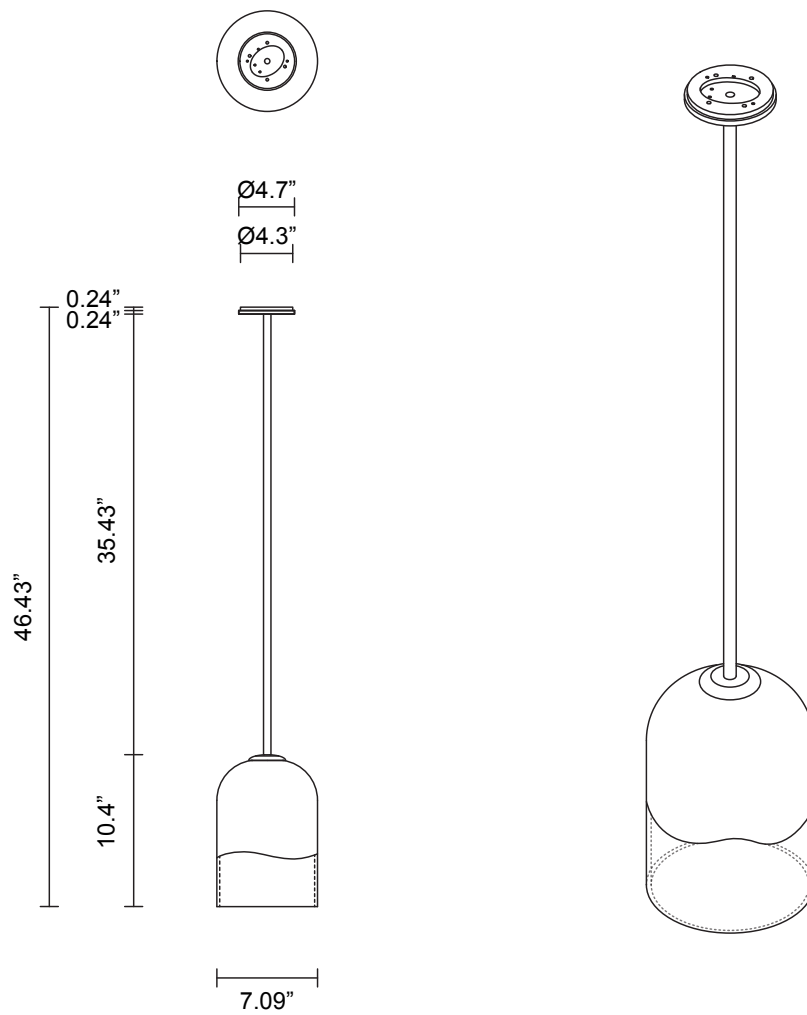

MONI COLLECTION
PENDANT

MONI COLLECTION

PENDANT

ARTICOLOSTUDIOS.COM

24V2

ABOUT MONI

Moni is defined by its fluid form created using a handcrafted artisanal technique refined over generations.

LEAD TIME

8 - 10 weeks

LIGHT SOURCE

120V E12 4W LED
2700k warm white
350 lumens
Dimmable
Lamp included

INSTALLATION

Supplied with mounting plate to fit
4.0 square Jbox

ROD LENGTH

Rod lengths range between 15.75"
(400mm) - 63" (1600mm), in
increments of 3.94" (100mm).

WEIGHT

9.5 lb

CERTIFICATION STANDARD

UL

WARRANTY

3 years

FITTING FINISHES

Brass
Bronze*
Satin Nickel
Black Electroplate
White Powder Coat
Black Powder Coat