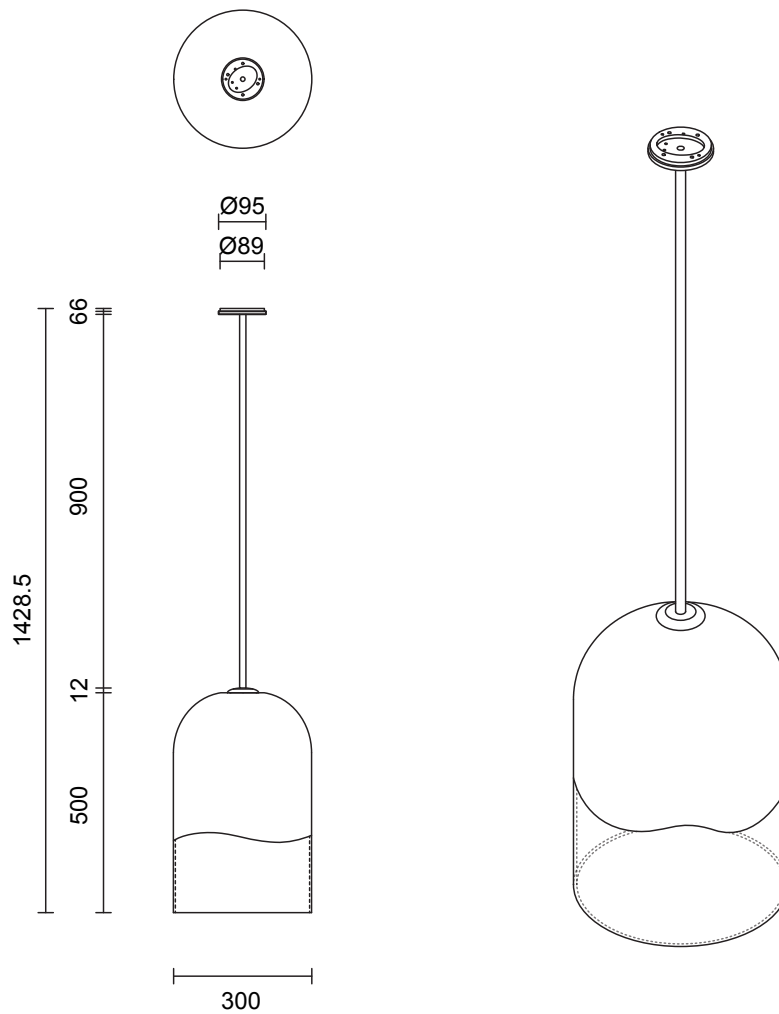

MONI COLLECTION
EXTRA LARGE PENDANT

ARTICOLOSTUDIOS.COM

24V2

ABOUT MONI

Moni is defined by its fluid form created using a handcrafted artisanal technique refined over generations.

LEAD TIME

6 - 8 weeks

LIGHT SOURCE

240V E27 95mm 8W LED
2700k warm white
700 lumens
Dimmable
Lamp included

ROD LENGTH

Rod lengths range between
400mm - 1600mm, in increments
of 100mm.

WEIGHT

9kg

CERTIFICATION

CE/AU

WARRANTY

3 years

FITTING FINISHES

Brass
Bronze*
Satin Nickel
Black Electroplate
White Powder Coat
Black Powder Coat

* As Bronze is a hand applied finish
the depth of colour will vary

SHADE COLOURS

Clear and White