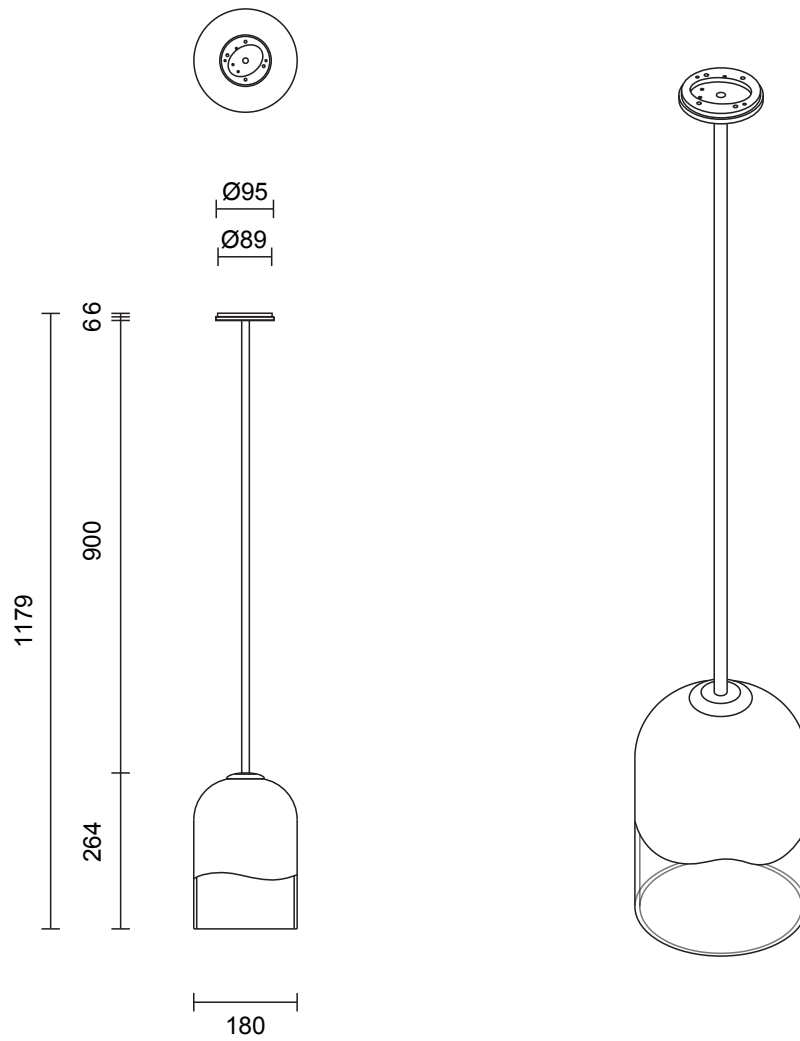

MONI COLLECTION
PENDANT

MONI COLLECTION

PENDANT

ARTICOLOSTUDIOS.COM

24V2

ABOUT MONI

Moni is defined by its fluid form created using a handcrafted artisanal technique refined over generations.

LEAD TIME

6 - 8 weeks

LIGHT SOURCE

240V E14 Fancy Round 4W LED
2700k warm white
400 lumens
Dimmable
Lamp included

ROD LENGTH

Rod lengths range between
400mm - 1600mm, in increments
of 100mm.

WEIGHT

4kg

CERTIFICATION

LEAD TIME

6 - 8 weeks

LIGHT SOURCE

240V E27 95mm 8W LED
2700k warm white
700 lumens
Dimmable
Lamp included

ROD LENGTH

Rod lengths range between
400mm - 1600mm, in increments
of 100mm.

WEIGHT

9kg