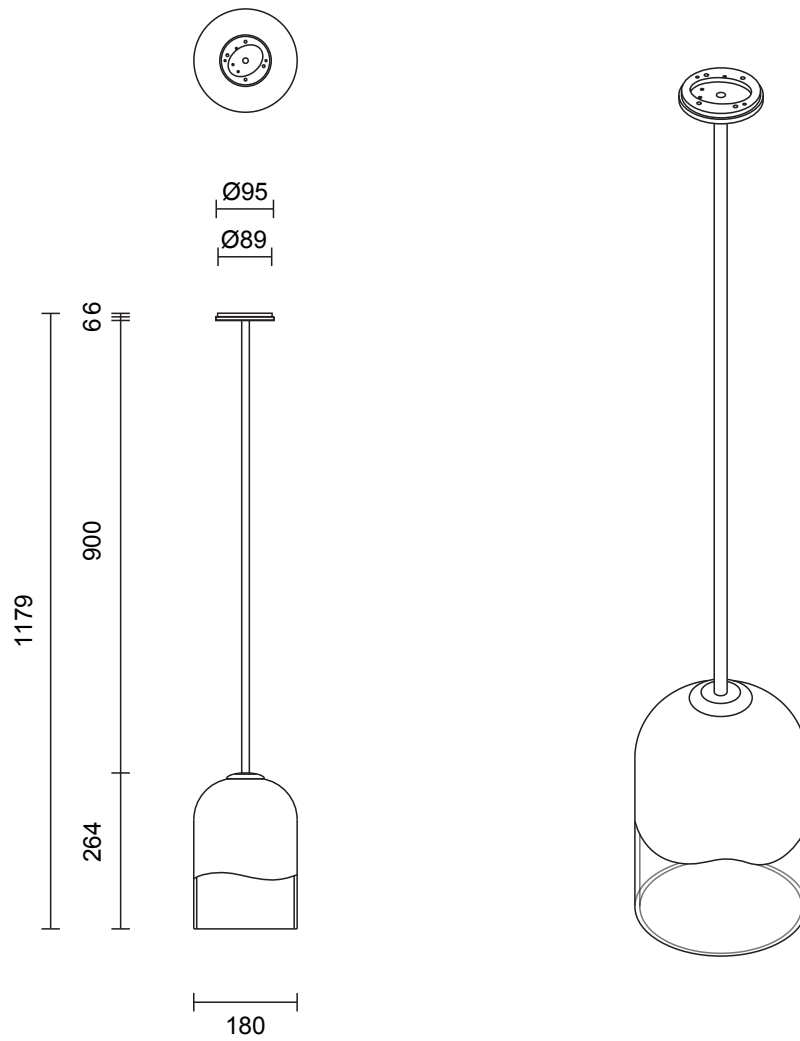

MONI COLLECTION
PENDANT

MONI COLLECTION

PENDANT

ARTICOLOSTUDIOS.COM

24V2

ABOUT MONI

Moni is defined by its fluid form created using a handcrafted artisanal technique refined over generations.

LEAD TIME

6 - 8 weeks

LIGHT SOURCE

240V E14 Fancy Round 4W LED
2700k warm white
400 lumens
Dimmable
Lamp included

ROD LENGTH

Rod lengths range between
400mm - 1600mm, in increments
of 100mm.

WEIGHT

4kg

CERTIFICATION