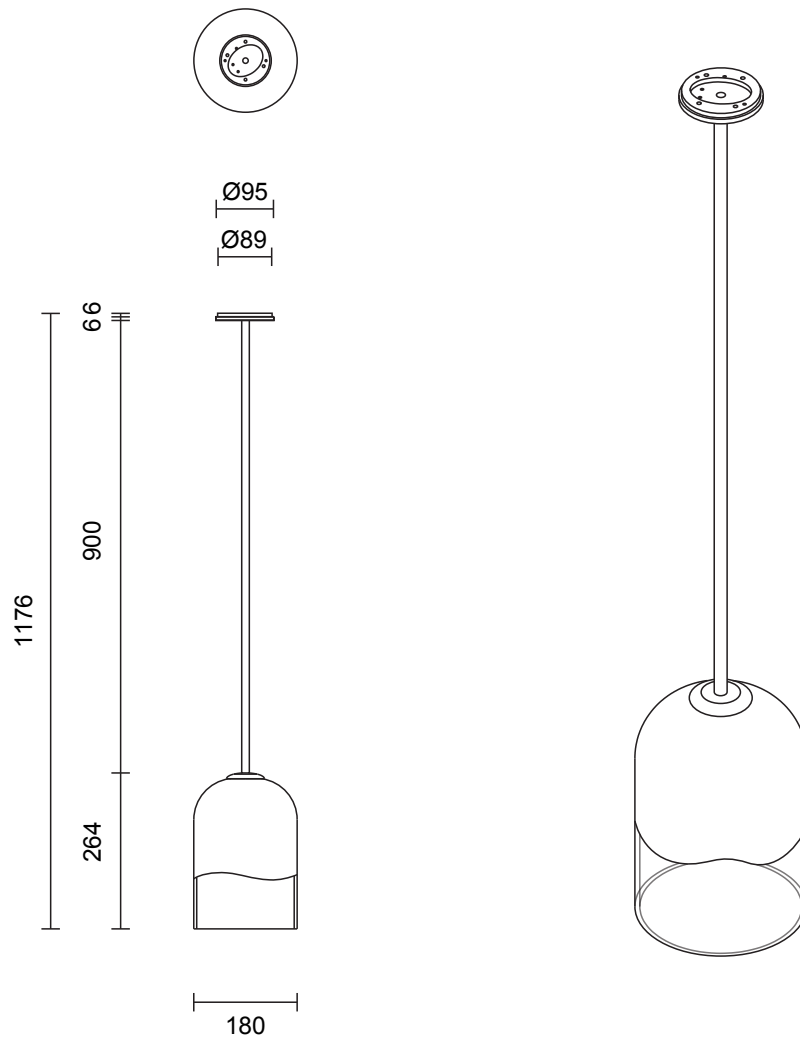

MONI COLLECTION
PENDANT

MONI COLLECTION

PENDANT

ARTICOLOSTUDIOS.COM

24V1

ABOUT MONI

Moni is defined by its fluid form created using a handcrafted artisanal technique refined over generations.

LEAD TIME

6 - 8 weeks

LIGHT SOURCE

240V E14 Fancy Round 4W LED
2700k warm white
400 lumens
Dimmable
Lamp included

ROD LENGTH

Rod lengths range between
400mm - 1600mm, in increments
of 100mm.

WEIGHT

4kg

CERTIFICATION